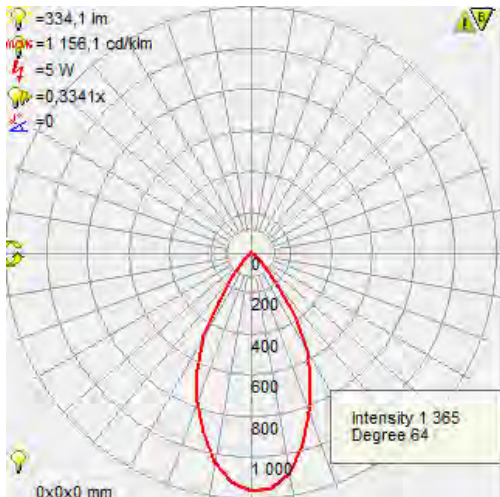

LED TRACKLIGHT

1.5 INCH

- White
- Silver
- Black

Technical Drawing

Photometric Diagram

Product&Family Code: 018 008 0005

MILANO-5

Technical Data	
Voltage (V)	220-240V
Product Wattage (W)	5
Equivalence with incandescent lamp(W)	40
Colour Render Index (Ra)	>Ra70
Colour Temperature (K)	4200K
Materials	Aluminium
Protection Class	II
Dimmable	No
EEI	A to A++
Warm-up time up to 60 %of the full light output	Instant Full Light
Luminous Flux (lm)	334
Luminous Efficacy (lm/W)	66
Rated Life (hrs) ⌚	40.000
IP Rating	20
Power Factor	>0.7
Beam Angle	55°
Starting Time	<0.2s
Number of ON-OFF cycling	x20000