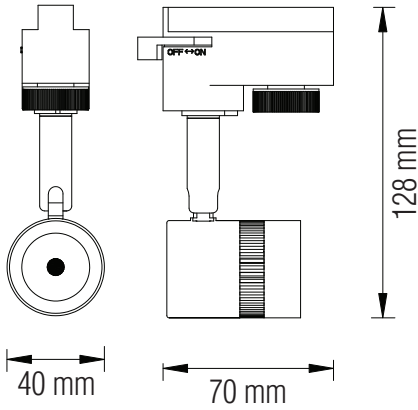

LED TRACKLIGHT

1.5 INCH

- White
- Silver
- Black

Technical Drawing

Photometric Diagram

Product&Family Code: 018 008 0005

MILANO-5

Technical Data	
Voltage (V)	220-240V
Product Wattage (W)	5
Equivalence with incandescent lamp(W)	40
Colour Render Index (Ra)	>Ra70
Colour Temperature (K)	4200K
Materials	Aluminium
Protection Class	II
Dimmable	No
EEI	A to A++
Warm-up time up to 60 %of the full light output	Instant Full Light
Luminous Flux (lm)	334
Luminous Efficacy (lm/W)	66
Rated Life (hrs) ⌚	40.000
IP Rating	20
Power Factor	>0.7
Beam Angle	55°
Starting Time	<0.2s
Number of ON-OFF cycling	x20000