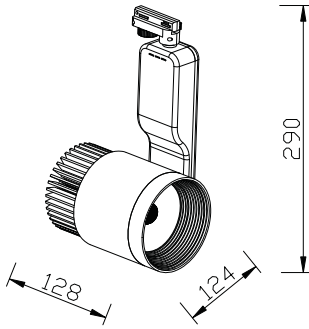

# LED TRACKLIGHT

Product&Family Code: 018 007 0033

**PARIS-33**

3 INCH

## Technical Drawing

## Technical Data

Voltage (V)	220-240V
Product Wattage (W)	33
Equivalence with incandescent lamp(W)	264
Colour Render Index (Ra)	>Ra80
Colour Temperature (K)	4200K
Materials	Cast Aluminium
Protection Class	II
Dimmable	No
EEI	A to A++
Warm-up time up to 60 %of the full light output	Instant Full Light
Luminous Flux (lm)	2256
Luminous Efficacy (lm/W)	68
Rated Life (hrs) ⌚	40.000
IP Rating	20
Power Factor	>0.9
Beam Angle	24°
Starting Time	<0.2s
Number of ON-OFF cycling	x35.000