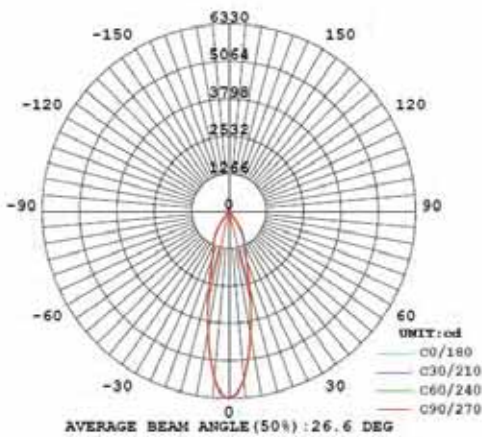

## Technical Drawing

## Technical Data

Voltage (V)	220-240V
Product Wattage (W)	33
Equivalence with incandescent lamp(W)	264
Colour Render Index (Ra)	>Ra80
Colour Temperature (K)	4200K
Materials	Cast Aluminium
Protection Class	II
Dimmable	No
EEI	A to A++
Warm-up time up to 60 %of the full light output	Instant Full Light
Luminous Flux (lm)	2256
Luminous Efficacy (lm/W)	68
Rated Life (hrs) ⌚	40.000
IP Rating	20
Power Factor	>0.9
Beam Angle	24°
Starting Time	<0.2s
Number of ON-OFF cycling	x35.000

## Photometric Diagram