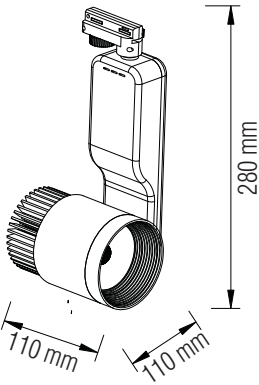

LED TRACKLIGHT

Product&Family Code: 018 007 0023

PARIS-23

White
Silver
Black

Technical Data	
Voltage (V)	220-240V
Product Wattage (W)	23
Equivalence with incandescent lamp(W)	184
Colour Render Index (Ra)	>Ra80
Colour Temperature (K)	4200K
Materials	Aluminium
Protection Class	II
Dimmable	No
EEI	A to A++
Warm-up time up to 60 %of the full light output	Instant Full Light
Luminous Flux (lm)	1550
Luminous Efficacy (lm/W)	67
Rated Life (hrs) ⌚	40.000
IP Rating	20
Power Factor	>0.7
Beam Angle	24°
Starting Time	<0.2s
Number of ON-OFF cycling	x20000

Technical Drawing

Photometric Diagram

Applications

- Tracking lighting is your best choice when compared to other lights for areas such as dining rooms, kitchens, shopping center and even offices.

Features