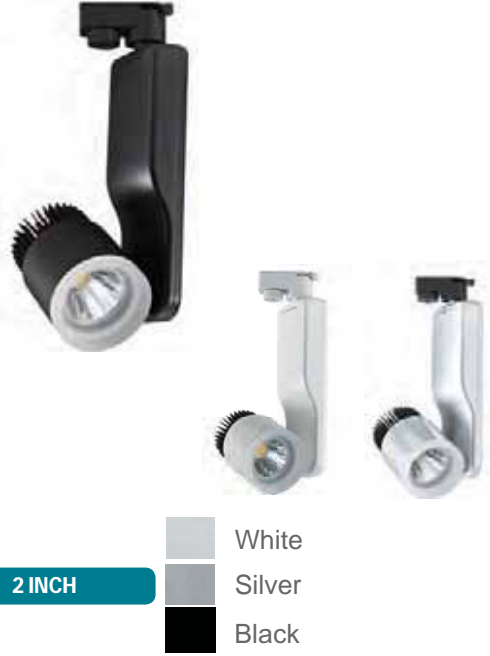

LED TRACKLIGHT

Product&Family Code: 018 007 0023

PARIS-23

White
Silver
Black

Technical Data	
Voltage (V)	220-240V
Product Wattage (W)	23
Equivalence with incandescent lamp(W)	184
Colour Render Index (Ra)	>Ra80
Colour Temperature (K)	4200K
Materials	Aluminium
Protection Class	II
Dimmable	No
EEI	A to A++
Warm-up time up to 60 %of the full light output	Instant Full Light
Luminous Flux (lm)	1550
Luminous Efficacy (lm/W)	67
Rated Life (hrs) ⌚	40.000
IP Rating	20
Power Factor	>0.7
Beam Angle	24°
Starting Time	<0.2s
Number of ON-OFF cycling	x20000

Technical Drawing

Photometric Diagram

Applications

- Tracking lighting is your best choice when compared to other lights for areas such as dining rooms, kitchens, shopping center and even offices.

Features