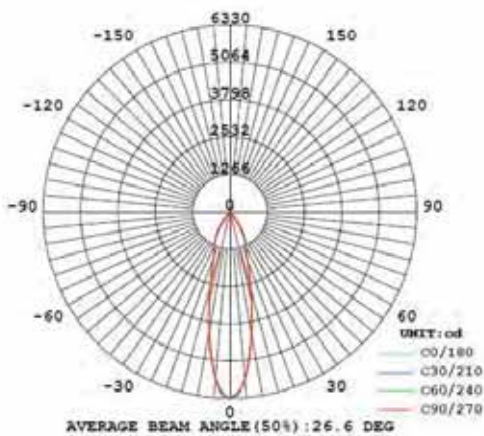

Photometric Diagram