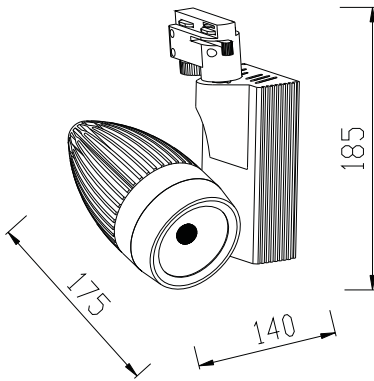

LED TRACKLIGHT

Product&Family Code: 018 006 0033

VENEDIK-33

3 INCH

Technical Drawing

Photometric Diagram

Technical Data

Voltage (V)	220-240V
Product Wattage (W)	33
Equivalence with incandescent lamp(W)	264
Colour Render Index (Ra)	>Ra80
Colour Temperature (K)	4200K
Materials	Cast Aluminium
Protection Class	II
Dimmable	No
EEI	A to A++
Warm-up time up to 60 %of the full light output	Instant Full Light
Luminous Flux (lm)	2142
Luminous Efficacy (lm/W)	65
Rated Life (hrs) ⌚	40.000
IP Rating	20
Power Factor	>0.9
Beam Angle	24°
Starting Time	<0.2s
Number of ON-OFF cycling	x35.000