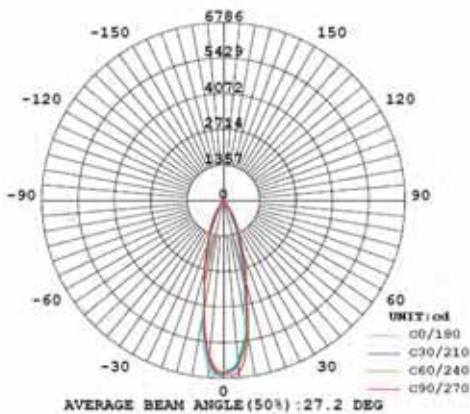

LED TRACKLIGHT

Product&Family Code: 018 006 0033

VENEDIK-33

3 INCH

Technical Drawing

Photometric Diagram

Technical Data

Voltage (V)	220-240V
Product Wattage (W)	33
Equivalence with incandescent lamp(W)	264
Colour Render Index (Ra)	>Ra80
Colour Temperature (K)	4200K
Materials	Cast Aluminium
Protection Class	II
Dimmable	No
EEI	A to A++
Warm-up time up to 60 %of the full light output	Instant Full Light
Luminous Flux (lm)	2142
Luminous Efficacy (lm/W)	65
Rated Life (hrs) ⌚	40.000
IP Rating	20
Power Factor	>0.9
Beam Angle	24°
Starting Time	<0.2s
Number of ON-OFF cycling	x35.000