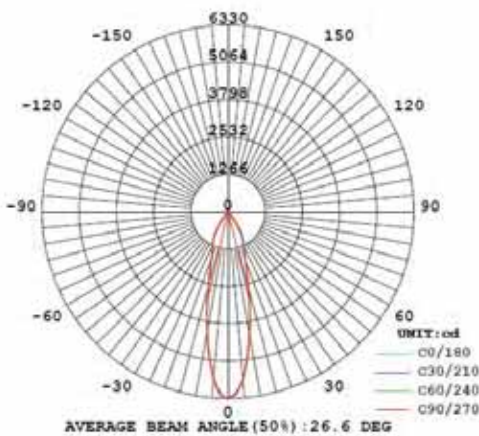

LED TRACKLIGHT

Product&Family Code: 018 005 0023

MADRID-23

3 INCH

Technical Drawing

Photometric Diagram

Technical Data

Voltage (V)	220-240V
Product Wattage (W)	23
Equivalence with incandescent lamp(W)	184
Colour Render Index (Ra)	>Ra80
Colour Temperature (K)	4200K
Materials	Aluminium
Protection Class	II
Dimmable	No
EEI	A to A++
Warm-up time up to 60 %of the full light output	Instant Full Light
Luminous Flux (lm)	1779
Luminous Efficacy (lm/W)	77
Rated Life (hrs) ⌚	40.000
IP Rating	20
Power Factor	>0.7
Beam Angle	24°
Starting Time	<0.2s
Number of ON-OFF cycling	x20000