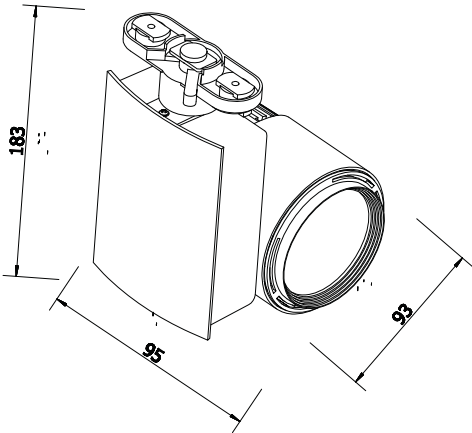

LED TRACKLIGHT

Product&Family Code: 018 005 0023

MADRID-23

3 INCH

Technical Drawing

Photometric Diagram

Technical Data

Voltage (V)	220-240V
Product Wattage (W)	23
Equivalence with incandescent lamp(W)	184
Colour Render Index (Ra)	>Ra80
Colour Temperature (K)	4200K
Materials	Aluminium
Protection Class	II
Dimmable	No
EEI	A to A++
Warm-up time up to 60 %of the full light output	Instant Full Light
Luminous Flux (lm)	1779
Luminous Efficacy (lm/W)	77
Rated Life (hrs) ⌚	40.000
IP Rating	20
Power Factor	>0.7
Beam Angle	24°
Starting Time	<0.2s
Number of ON-OFF cycling	x20000