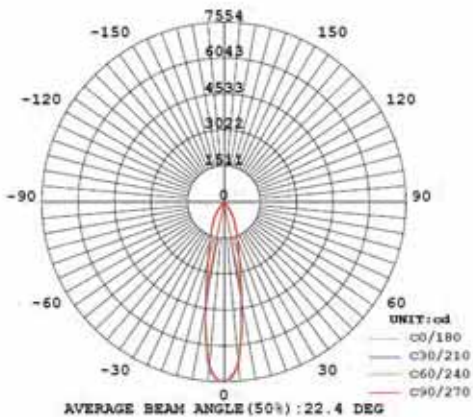

LED TRACKLIGHT

3 INCH

Technical Drawing

Photometric Diagram

Product&Family Code: 018 004 0040

TORINO-40

Technical Data	
Voltage (V)	220-240V
Product Wattage (W)	40
Equivalence with incandescent lamp(W)	320
Colour Render Index (Ra)	>Ra80
Colour Temperature (K)	4200K
Materials	Cast Aluminium
Protection Class	II
Dimmable	No
EEI	A to A++
Warm-up time up to 60 %of the full light output	Instant Full Light
Luminous Flux (lm)	2337
Luminous Efficacy (lm/W)	58
Rated Life (hrs) ⌚	40.000
IP Rating	20
Power Factor	>0.9
Beam Angle	24°
Starting Time	<0.2s
Number of ON-OFF cycling	x35.000