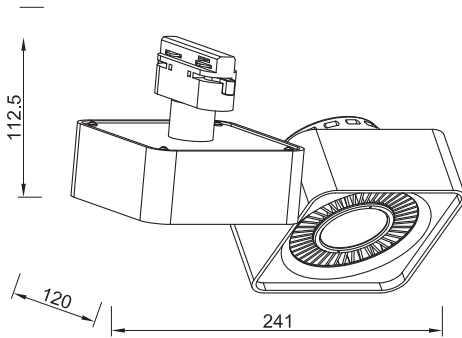

LED TRACKLIGHT

3 INCH

Technical Drawing

Photometric Diagram

Product&Family Code: 018 004 0040

TORINO-40

Technical Data	
Voltage (V)	220-240V
Product Wattage (W)	40
Equivalence with incandescent lamp(W)	320
Colour Render Index (Ra)	>Ra80
Colour Temperature (K)	4200K
Materials	Cast Aluminium
Protection Class	II
Dimmable	No
EEI	A to A++
Warm-up time up to 60 %of the full light output	Instant Full Light
Luminous Flux (lm)	2337
Luminous Efficacy (lm/W)	58
Rated Life (hrs) ⌚	40.000
IP Rating	20
Power Factor	>0.9
Beam Angle	24°
Starting Time	<0.2s
Number of ON-OFF cycling	x35.000