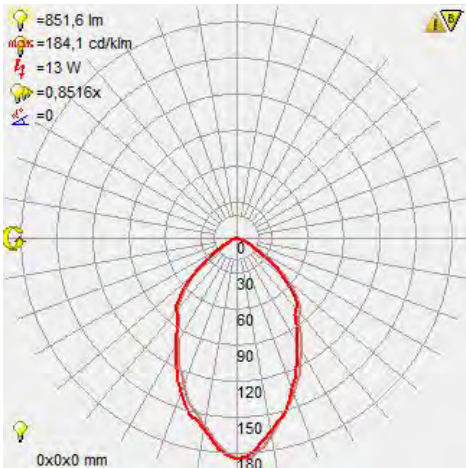

LED TRACKLIGHT

4.2 INCH

- White
- Silver
- Black

Technical Drawing

Photometric Diagram

Product&Family Code: 018 003 0012

PRAG-12

Technical Data	
Voltage (V)	220-240V
Product Wattage (W)	12
Equivalence with incandescent lamp(W)	96
Colour Render Index (Ra)	>Ra70
Colour Temperature (K)	4200K
Materials	Aluminium
Protection Class	II
Dimmable	No
EEI	A to A++
Warm-up time up to 60 %of the full light output	Instant Full Light
Luminous Flux (lm)	852
Luminous Efficacy (lm/W)	71
Rated Life (hrs) ⌚	40.000
IP Rating	20
Power Factor	>0.7
Beam Angle	32°
Starting Time	<0.2s
Number of ON-OFF cycling	x20000