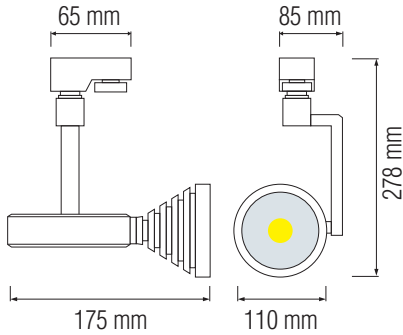

LED TRACKLIGHT

4.2 INCH

- White
- Silver
- Black

Technical Drawing

Photometric Diagram

Product&Family Code: 018 003 0012

PRAG-12

Technical Data	
Voltage (V)	220-240V
Product Wattage (W)	12
Equivalence with incandescent lamp(W)	96
Colour Render Index (Ra)	>Ra70
Colour Temperature (K)	4200K
Materials	Aluminium
Protection Class	II
Dimmable	No
EEI	A to A++
Warm-up time up to 60 %of the full light output	Instant Full Light
Luminous Flux (lm)	852
Luminous Efficacy (lm/W)	71
Rated Life (hrs) ⌚	40.000
IP Rating	20
Power Factor	>0.7
Beam Angle	32°
Starting Time	<0.2s
Number of ON-OFF cycling	x20000