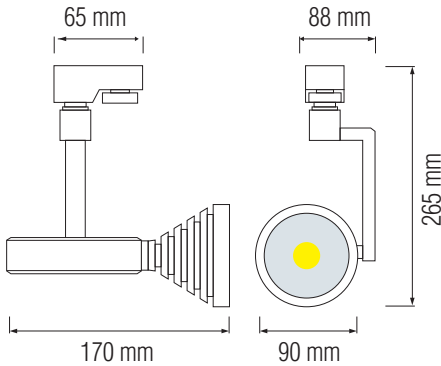

## Technical Drawing

## Photometric Diagram

Technical Data	
Voltage (V)	220-240V
Product Wattage (W)	7
Equivalence with incandescent lamp(W)	56
Colour Render Index (Ra)	>Ra70
Colour Temperature (K)	4200K
Materials	Aluminium
Protection Class	II
Dimmable	No
EEI	A to A++
Warm-up time up to 60 %of the full light output	Instant Full Light
Luminous Flux (lm)	405
Luminous Efficacy (lm/W)	57
Rated Life (hrs) ⌚	40.000
IP Rating	20
Power Factor	>0.7
Beam Angle	37°
Starting Time	<0.2s
Number of ON-OFF cycling	x20000