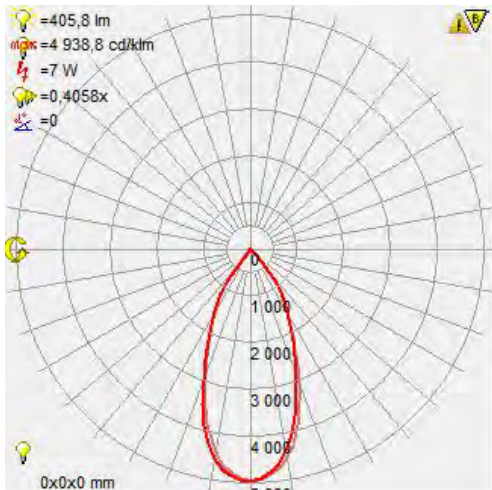

## Technical Drawing

## Photometric Diagram

Technical Data	
Voltage (V)	220-240V
Product Wattage (W)	7
Equivalence with incandescent lamp(W)	56
Colour Render Index (Ra)	>Ra70
Colour Temperature (K)	4200K
Materials	Aluminium
Protection Class	II
Dimmable	No
EEI	A to A++
Warm-up time up to 60 %of the full light output	Instant Full Light
Luminous Flux (lm)	405
Luminous Efficacy (lm/W)	57
Rated Life (hrs) ⌚	40.000
IP Rating	20
Power Factor	>0.7
Beam Angle	37°
Starting Time	<0.2s
Number of ON-OFF cycling	x20000