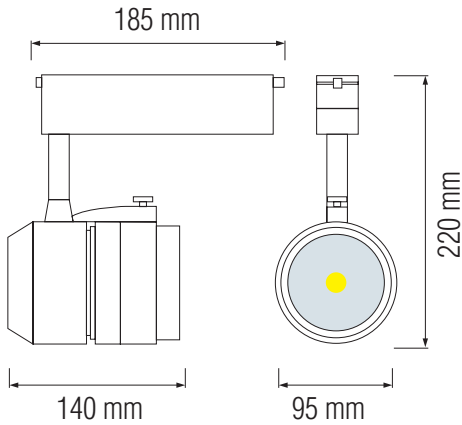

LED TRACKLIGHT

Product&Family Code: 018 002 0023

ROMA

3 INCH

Technical Drawing

Photometric Diagram

Technical Data

Voltage (V)	220-240V
Product Wattage (W)	23
Equivalence with incandescent lamp(W)	184
Colour Render Index (Ra)	>Ra80
Colour Temperature (K)	4200K
Materials	Aluminium
Protection Class	II
Dimmable	No
EEI	A to A++
Warm-up time up to 60 % of the full light output	Instant Full Light
Luminous Flux (lm)	1315
Luminous Efficacy (lm/W)	57
Rated Life (hrs) ⌚	40.000
IP Rating	20
Power Factor	>0.9
Beam Angle	60°
Starting Time	<0.2s
Number of ON-OFF cycling	x20000