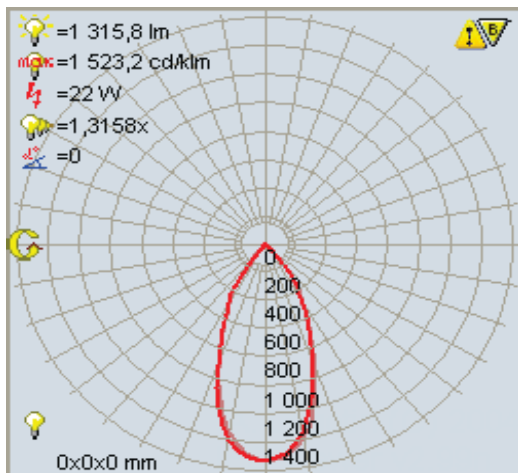

LED TRACKLIGHT

Product&Family Code: 018 002 0023

ROMA

3 INCH

Technical Drawing

Photometric Diagram

Technical Data

Voltage (V)	220-240V
Product Wattage (W)	23
Equivalence with incandescent lamp(W)	184
Colour Render Index (Ra)	>Ra80
Colour Temperature (K)	4200K
Materials	Aluminium
Protection Class	II
Dimmable	No
EEI	A to A++
Warm-up time up to 60 % of the full light output	Instant Full Light
Luminous Flux (lm)	1315
Luminous Efficacy (lm/W)	57
Rated Life (hrs) ⌚	40.000
IP Rating	20
Power Factor	>0.9
Beam Angle	60°
Starting Time	<0.2s
Number of ON-OFF cycling	x20000