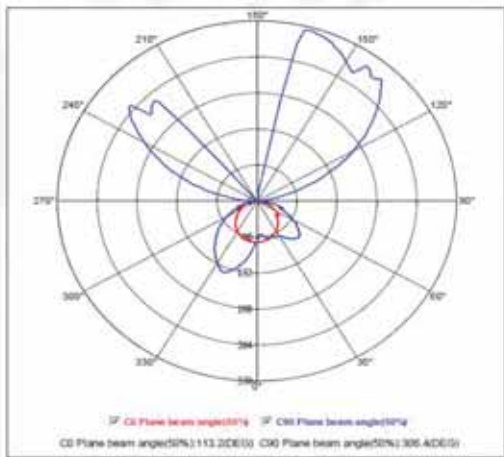

LED WALL LIGHT

Product&Family Code: 029 003 0018

BELEN-18

Technical Drawing

Photometric Diagram

Technical Data

Voltage (V)	85-265V
Product Wattage (W)	18
Equivalence with incandescent lamp(W)	144
Colour Render Index (Ra)	>Ra80
Colour Temperature (K)	4000
Materials	Iron+Aluminum+Acrylic
Protection Class	I
Dimmable	No
EEI	A to A++
Warm-up time up to 60 %of the full light output	Instant Full Light
Luminous Flux (lm)	1400
Luminous Efficacy (lm/W)	77
Rated Life (hrs) ⌚	30.000
IP Rating	20
Power Factor	>0.5
Beam Angle	90°
Starting Time	<0.2s
Number of ON-OFF cycling	x15.000