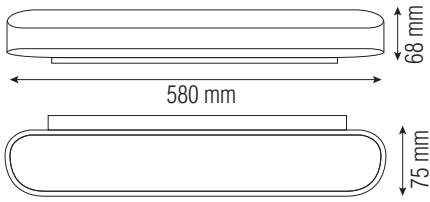

LED WALL LIGHT

Product&Family Code: 029 003 0018

BELEN-18

Technical Drawing

Photometric Diagram

Technical Data

Voltage (V)	85-265V
Product Wattage (W)	18
Equivalence with incandescent lamp(W)	144
Colour Render Index (Ra)	>Ra80
Colour Temperature (K)	4000
Materials	Iron+Aluminum+Acrylic
Protection Class	I
Dimmable	No
EEI	A to A++
Warm-up time up to 60 %of the full light output	Instant Full Light
Luminous Flux (lm)	1400
Luminous Efficacy (lm/W)	77
Rated Life (hrs) ⌚	30.000
IP Rating	20
Power Factor	>0.5
Beam Angle	90°
Starting Time	<0.2s
Number of ON-OFF cycling	x15.000