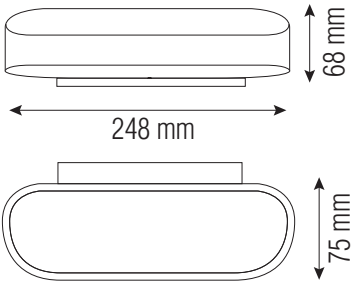

LED WALL LIGHT

Product&Family Code: **029 003 0006**

BELEN-6

Technical Drawing

Photometric Diagram

Technical Data

Voltage (V)	85-265V
Product Wattage (W)	6
Equivalence with incandescent lamp(W)	48
Colour Render Index (Ra)	>Ra80
Colour Temperature (K)	4000
Materials	Iron+Aluminum+Acrylic
Protection Class	I
Dimmable	No
EEI	A to A++
Warm-up time up to 60 %of the full light output	Instant Full Light
Luminous Flux (lm)	340
Luminous Efficacy (lm/W)	56
Rated Life (hrs) ⌚	30.000
IP Rating	20
Power Factor	>0.5
Beam Angle	90°
Starting Time	<0.2s
Number of ON-OFF cycling	x15.000