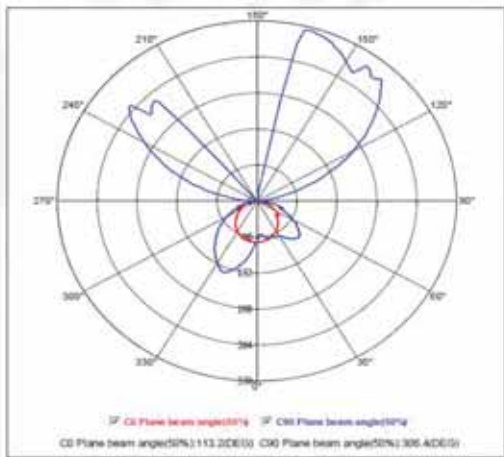

LED WALL LIGHT

Product&Family Code: **029 003 0006**

BELEN-6

Technical Drawing

Photometric Diagram

Technical Data

Voltage (V)	85-265V
Product Wattage (W)	6
Equivalence with incandescent lamp(W)	48
Colour Render Index (Ra)	>Ra80
Colour Temperature (K)	4000
Materials	Iron+Aluminum+Acrylic
Protection Class	I
Dimmable	No
EEI	A to A++
Warm-up time up to 60 %of the full light output	Instant Full Light
Luminous Flux (lm)	340
Luminous Efficacy (lm/W)	56
Rated Life (hrs) ⌚	30.000
IP Rating	20
Power Factor	>0.5
Beam Angle	90°
Starting Time	<0.2s
Number of ON-OFF cycling	x15.000