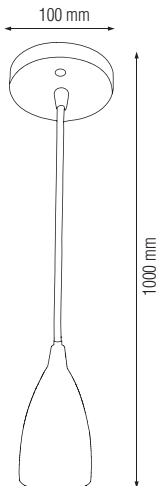

PENDANT LAMP

Product&Family Code:

021 002 0001

EDISON

RED COPPER

OLD BRONZE

GOLD

CHROME

PEARL BLACK

Technical Drawing

Technical Data

Voltage (V)	220-240V
Product Wattage (W)	Max. 60W
Lamp Type	E27
WEEE Regulation Appropriate	Yes
Material	Metal
Dimmable	No
EEI	E to A++

Applications

- It's the perfect light fixture to install in bedroom, living room, dining room, kitchen