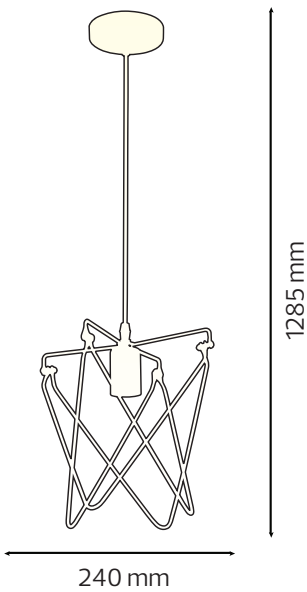

PENDANT LAMP

Product&Family Code:

021 011 0001

KEPLER

Technical Data

Voltage (V)	250V~ / 4A
Product Wattage (W)	Max. 60W
Lamp Type	E27
WEEE Regulation Appropriate	Yes
Material	Metal
Cable Type	H03VV-2*0.75mm ²
Dimmable	No
EEI	E to A++
IP Rating	20

FOLDABLE CASE

BLACK

Technical Drawing

Applications

- Vintage style. It's the perfect light fixture to install in bedroom, living room, dining room, kitchen, cafe, bar ect.

Features

- Easy installation
- Low energy bulb (Bulb not included)