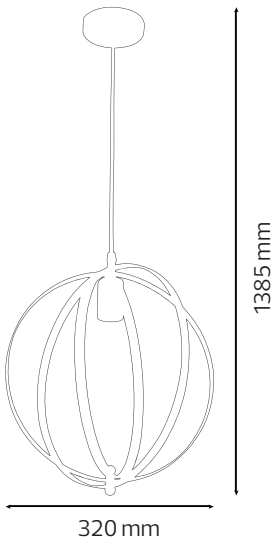

# PENDANT LAMP

Product&amp;Family Code: 021 010 0001

**NEWTON**

**FOLDABLE CASE**

**BLACK**

## Technical Drawing

## Technical Data

Voltage (V)	250V~ / 4A
Product Wattage (W)	Max. 60W
Lamp Type	E27
WEEE Regulation Appropriate	Yes
Material	Metal
Cable Type	H03VV-2*0.75mm2
Dimmable	No
EEI	<b>E</b> to <b>A++</b>
IP Rating	20