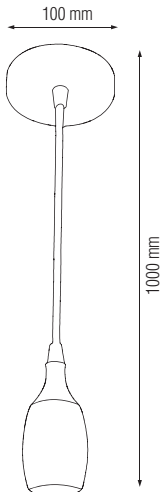

# PENDANT LAMP

Product&amp;Family Code:

021 008 0001

**WEBER**

RED COPPER

OLD BRONZE

GOLD

CHROME

## Technical Drawing