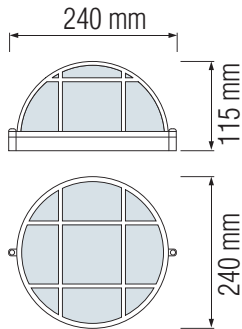

Technical Drawing