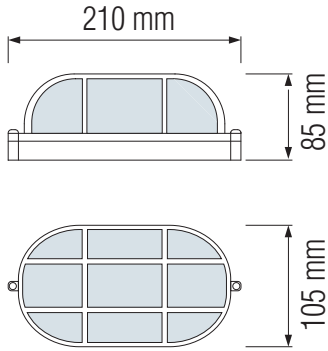

ALUMINIUM BULKHEAD LAMP

Product&Family Code:

070 002 0060

TOROS
HL 901

WHITE

BLACK

Technical Data

Voltage (V)	220-240V
Product Wattage (W)	Max. 60W
Lamp Type	E27
WEEE Regulation Appropriate	Yes
Operation Temperature	-20 / +40
Materials	Aluminium + Glass
Protection Class	I
Dimmable	No
EEI	E to A++
IP Rating	54

Technical Drawing

Applications

- Designed outdoor applications: Ceiling mounting, Wall (surface)

Features

- Easy installation
- High heat dissipation, low carbon and environmental protection.
- Low energy bulb (Bulb not included)