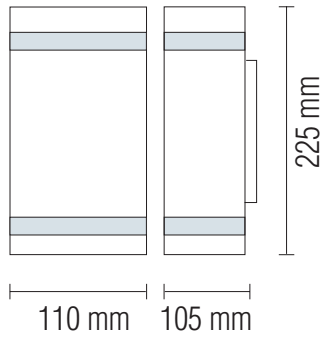

Technical Drawing