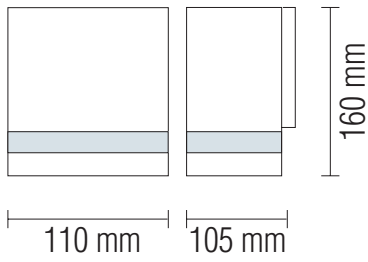

# GARDEN LAMP

Product&amp;Family Code: 075 010 0001

**GARDENYA-1**

Technical Data	
Voltage (V)	220-240V
Product Wattage (W)	Max.35W
Lamp Type	GU10
WEEE Regulation Appropriate	Yes
Operation Temperature	-30 / +40
Materials	Stainless Steel Body + PC
Protection Class	I
Dimmable	No
EEI	<b>E</b> to <b>A++</b>
IP Rating	44

## Technical Drawing