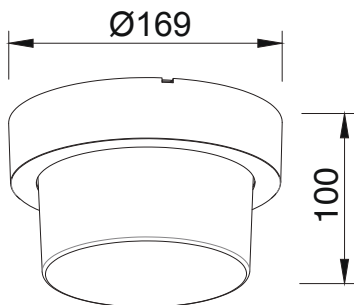

LED GARDEN LAMP

Product&Family Code: 076 021 0012

SUGA-12/RO

Technical Drawing

Technical Data	
Voltage (V)	85-265V
Product Wattage (W)	12
Equivalence with incandescent lamp(W)	96
Colour Render Index (Ra)	>Ra70
Colour Temperature (K)	4200K
Materials	ABS
Protection Class	II
Dimmable	No
EEI	A to A++
Warm-up time up to 60 %of the full light output	Instant Full Light
Luminous Flux (lm)	1000
Luminous Efficacy (lm/W)	83
Rated Life (hrs) ⌚	30.000
IP Rating	65
Power Factor	>0.5
Beam Angle	128°
Starting Time	<0.2s
Number of ON-OFF cycling	x15.000