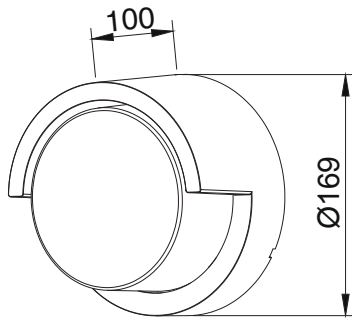

Technical Drawing