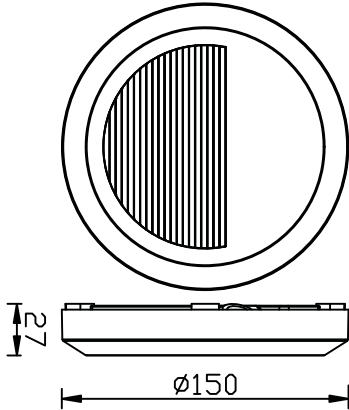

## Technical Drawing

Technical Data	
Voltage (V)	100-240V
Product Wattage (W)	2
Equivalence with incandescent lamp(W)	16
Colour Render Index (Ra)	>Ra70
Colour Temperature (K)	4200K
Materials	ABS
Protection Class	II
Dimmable	No
EEI	A to A++
Warm-up time up to 60 %of the full light output	Instant Full Light
Luminous Flux (lm)	65
Luminous Efficacy (lm/W)	32.5
Rated Life (hrs) ⌚	30.000
IP Rating	65
Power Factor	>0.5
Beam Angle	55°
Starting Time	<0.2s
Number of ON-OFF cycling	x15.000