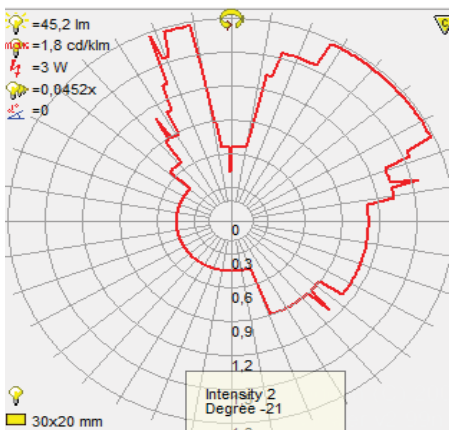

LED GARDEN LAMP

 Product&Family Code: **076 007 0004**
SELVi

 **Black**

Technical Drawing

Photometric Diagram

Technical Data	
Voltage (V)	220-240V
Product Wattage (W)	3.5
Equivalence with incandescent lamp(W)	44
Colour Render Index (Ra)	>Ra70
Colour Temperature (K)	4100K
Materials	Alumunium
Protection Class	I
Dimmable	No
EEI	A to A++
Warm-up time up to 60 %of the full light output	Instant Full Light
Luminous Flux (lm)	35
Luminous Efficacy (lm/W)	10
Rated Life (hrs) ⌚	30.000
IP Rating	44
Power Factor	>0.5
Beam Angle	120°
Starting Time	<0.2s
Number of ON-OFF cycling	x15.000