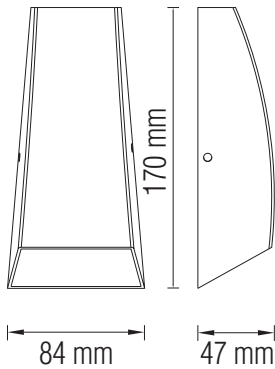

LED GARDEN LAMP

 Product&Family Code: **076 007 0004**
SELVi

 **Black**

Technical Drawing

Photometric Diagram

Technical Data	
Voltage (V)	220-240V
Product Wattage (W)	3.5
Equivalence with incandescent lamp(W)	44
Colour Render Index (Ra)	>Ra70
Colour Temperature (K)	4100K
Materials	Alumunium
Protection Class	I
Dimmable	No
EEI	A to A++
Warm-up time up to 60 %of the full light output	Instant Full Light
Luminous Flux (lm)	35
Luminous Efficacy (lm/W)	10
Rated Life (hrs) ⌚	30.000
IP Rating	44
Power Factor	>0.5
Beam Angle	120°
Starting Time	<0.2s
Number of ON-OFF cycling	x15.000