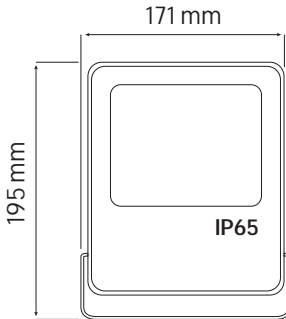

# LED PROJECTOR

 Product Code: **068 006 0030**
**LEOPAR-30**

 Black

## Technical Drawing

## Photometric Diagram

## Technical Data

Voltage (V)	85-265V
Product Wattage (W)	30
Equivalence with incandescent lamp(W)	240
Colour Render Index (Ra)	>Ra80
Colour Temperature (K)	2700K - 4200K - 6400K
Materials	Aluminium Die Casting Body
Protection Class	I
Dimmable	No
EEI	A to A <sup>++</sup>
Warm-up time up to 60 %of the full light output	Instant Full Light
Luminous Flux (lm)	2550
Luminous Efficacy (lm/W)	85
Rated Life (hrs) ⌚	50.000
IP Rating	65
Power Factor	>0.9
Beam Angle	120°
Starting Time	<0.2s
Number of ON-OFF cycling	x25.000