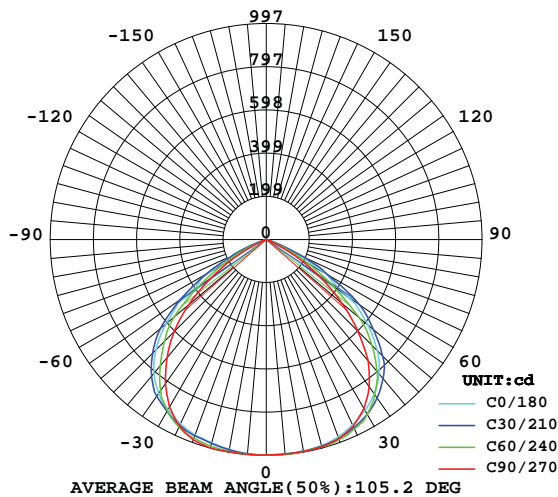

## Technical Drawing

## Photometric Diagram

## Technical Data

Voltage (V)	85-265V
Product Wattage (W)	30
Equivalence with incandescent lamp(W)	240
Colour Render Index (Ra)	>Ra80
Colour Temperature (K)	2700K - 4200K - 6400K
Materials	Aluminium Die Casting Body
Protection Class	I
Dimmable	No
EEI	A to A <sup>++</sup>
Warm-up time up to 60 %of the full light output	Instant Full Light
Luminous Flux (lm)	2550
Luminous Efficacy (lm/W)	85
Rated Life (hrs) ⌚	50.000
IP Rating	65
Power Factor	>0.9
Beam Angle	120°
Starting Time	<0.2s
Number of ON-OFF cycling	x25.000