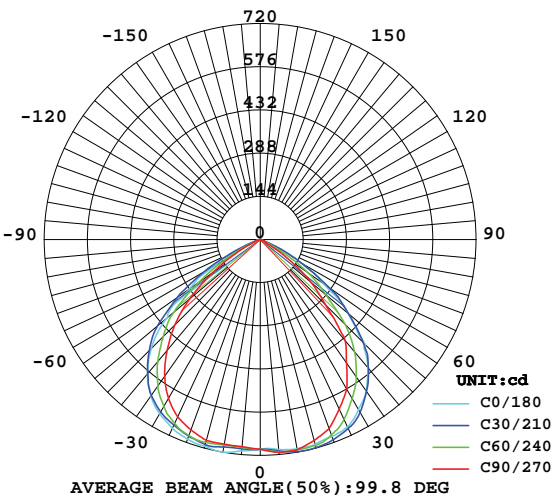

# LED PROJECTOR

 Product Code: **068 006 0020**
**LEOPAR-20**

**Black**

## Technical Drawing

## Photometric Diagram

## Technical Data

Voltage (V)	85-265V
Product Wattage (W)	20
Equivalence with incandescent lamp(W)	160
Colour Render Index (Ra)	>Ra80
Colour Temperature (K)	2700K - 4200K - 6400K
Materials	Aluminium Die Casting Body
Protection Class	I
Dimmable	No
EEL	A to A++
Warm-up time up to 60 %of the full light output	Instant Full Light
Luminous Flux (lm)	1700
Luminous Efficacy (lm/W)	85
Rated Life (hrs) ⌚	50.000
IP Rating	65
Power Factor	>0.9
Beam Angle	120°
Starting Time	<0.2s
Number of ON-OFF cycling	x25.000