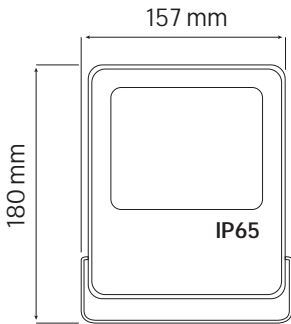

# LED PROJECTOR

 Product Code: **068 006 0020**
**LEOPAR-20**

**Black**

## Technical Drawing

## Photometric Diagram

## Technical Data

Voltage (V)	85-265V
Product Wattage (W)	20
Equivalence with incandescent lamp(W)	160
Colour Render Index (Ra)	>Ra80
Colour Temperature (K)	2700K - 4200K - 6400K
Materials	Aluminium Die Casting Body
Protection Class	I
Dimmable	No
EEL	A to A++
Warm-up time up to 60 %of the full light output	Instant Full Light
Luminous Flux (lm)	1700
Luminous Efficacy (lm/W)	85
Rated Life (hrs) ⌚	50.000
IP Rating	65
Power Factor	>0.9
Beam Angle	120°
Starting Time	<0.2s
Number of ON-OFF cycling	x25.000