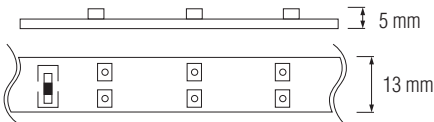

WATERPROOF LED STRIP

Product&Family Code:

081 006 0001

COLORADO

081 006 0002

COLORADO/RGB

Technical Data

Voltage (V)	220-240V
Power (W/m)	18
LED Type	SMD (28x35)
Colour Render Index (Ra)	>Ra75
Colour Temperature (K)	3000K/6400K/GREEN/RED/BLUE 4200K/RGB
Materials	Silicon
Protection Class	II
Dimmable	No
EEI	A to A++
Warm-up time up to 60 % of the full light output	Instant Full Light
Luminous Flux (lm)	50000 Lm / per 164ft. reel
Standart Length:	1m / 156 LED
Rated Life (hrs) ⌚	30.000
IP Rating	65
Power Factor	0.5
LED Beam Angle	120°
Starting Time	<0.2s
Number of ON-OFF cycling	x25.000

Technical Drawing

Applications

- •Office Lighting, Meeting Rooms, Restaurants, Hospitals, all indoor and outside applications

Features

- •High Lumen and CRI, Good quality & Constant Current driver.
- •High heat dissipation, low carbon and environmental protection.
- •SMD LED Lamp Base.
- •Very low energy consumption.