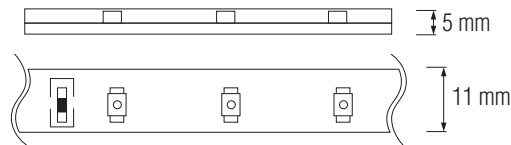

WATERPROOF LED STRIP

081 004 0001

VOLGA

Product&Family Code:

081 004 0002

VOLGA/RGB

Technical Data

Voltage (V)	220-240V
Power (W/m)	10
LED Type	SMD (50x50)
Colour Render Index (Ra)	>Ra80
Colour Temperature (K)	3000K/6400K/GREEN/RED/BLUE YELLOW/RGB
Materials	Silicon
Protection Class	II
Dimmable	No
EEI	A to A++
Warm-up time up to 60 %of the full light output	Instant Full Light
Luminous Flux (lm)	30000 Lm / per 164ft. reel
Standart Length:	1m / 60 LED
Rated Life (hrs) ⌚	30.000
IP Rating	65
Power Factor	0.9
Beam Angle	120°
Starting Time	<0.2s
Number of ON-OFF cycling	x25.000

3000K

WHITE 6400K

GREEN

RED

BLUE

RGB

YELLOW

Technical Drawing