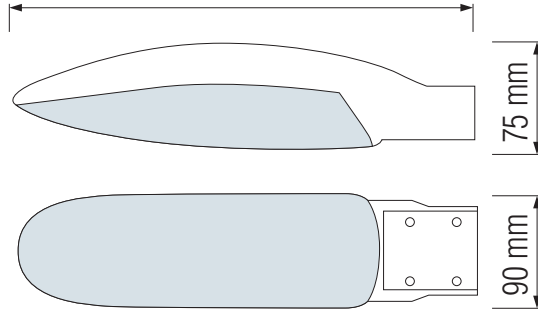

## Technical Drawing

370 mm

75 mm

90 mm

## Technical Data

Voltage (V)	220-240
Product Wattage (W)	26
Equivalence with incandescent lamp(W)	208
Colour Render Index (Ra)	>Ra80
Colour Temperature (K)	6400K
Materials	Aluminium Die Casting Body
Protection Class	I
Dimmable	No
EEI	A to A++
Warm-up time up to 60 %of the full light output	Instant Full Light
Luminous Flux (lm)	2250
Luminous Efficacy (lm/W)	87
Rated Life (hrs) ⌚	30.000
IP Rating	65
Power Factor	>0.9
Beam Angle	120°
Max. Hole Diameter(mm)	40
Installation Height(m)	5