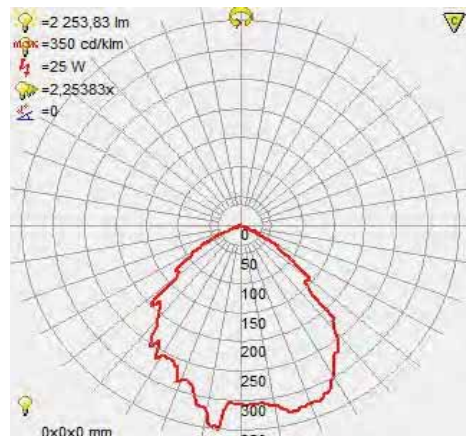

## Technical Drawing

370 mm

75 mm

90 mm

## Technical Data

Voltage (V)	220-240
Product Wattage (W)	26
Equivalence with incandescent lamp(W)	208
Colour Render Index (Ra)	>Ra80
Colour Temperature (K)	6400K
Materials	Aluminium Die Casting Body
Protection Class	I
Dimmable	No
EEI	A to A++
Warm-up time up to 60 %of the full light output	Instant Full Light
Luminous Flux (lm)	2250
Luminous Efficacy (lm/W)	87
Rated Life (hrs) ⌚	30.000
IP Rating	65
Power Factor	>0.9
Beam Angle	120°
Max. Hole Diameter(mm)	40
Installation Height(m)	5

## Photometric Diagram