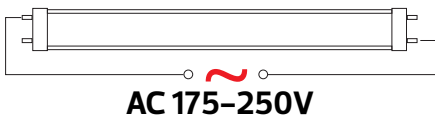

WATERPROOF LED TUBE FIXTURE

 Product Code: **057 001 2120**
PROFIX-120D

Technical Data

Voltage (V)	175-250V
Product Wattage (W)	Max. 2x40W
Lamp Type	T8
WEEE Regulation Appropriate	Yes
Materials	ABS + PS Cover
Protection Class	II
Dimmable	No
IP Rating	54

The luminaire is compatible with bulbs of the energy classes:

A to **A++**

Technical Drawing

Applications

- Under shop awnings, car parks, school perimeters, warehouse.

Connection Diagram

Features

- High Lumen and CRI, Good quality & Constant Current driver.
- High heat dissipation, low carbon and environmental protection.
- Very low energy consumption.