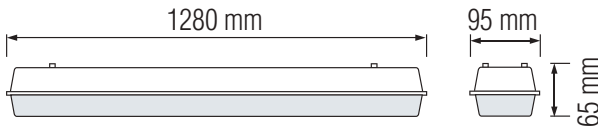

Technical Drawing