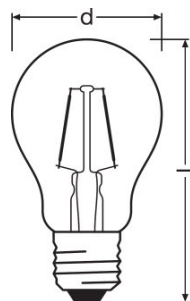

- LED lamps for line voltage
- Mercury-free lamps
- Lifetime: up to 15,000 h
- Beam angle: up to 360°

TECHNICAL DATA

Electrical data

Rated wattage	1.50 W
Nominal wattage	1.50 W
Nominal voltage	220...240 V
Max. lamp no. on circuit break. 10 A (B)	416
Max. lamp no. on circuit break. 16 A (B)	666
Operating frequency	50...60 Hz
Power factor λ	> 0.40
Claimed equiv. conventional lamp power	12 W

Light technical data

Warm-up time (60 %)	< 0.50 s
Starting time	< 0.5 s

Dimensions & weight

Overall length	105.0 mm
Diameter	60.0 mm

Outer bulb	A60
Length	105.0 mm

Temperatures & operating conditions

Maximum temperature at tc test point	50 °C
---	-------