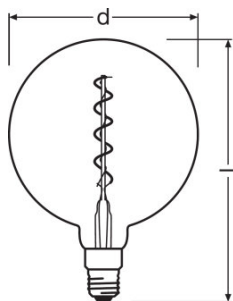

- LED lamps for line voltage
- Mercury-free lamps
- Lifetime: up to 15,000 h
- Beam angle: up to 360°

TECHNICAL DATA

Electrical data

Rated wattage	5.00 W
Nominal wattage	5.00 W
Nominal voltage	220...240 V
Max. lamp no. on circuit break. 10 A (B)	120
Max. lamp no. on circuit break. 16 A (B)	200
Operating frequency	50...60 Hz
Power factor λ	> 0.70
Claimed equiv. conventional lamp power	12 W

Light technical data

Warm-up time (60 %)	< 0.50 s
Starting time	< 0.5 s

Dimensions & weight

Overall length	283.0 mm
Diameter	200.0 mm

Outer bulb	G200
Length	283.0 mm

Temperatures & operating conditions

Maximum temperature at tc test point	48 °C
---	-------