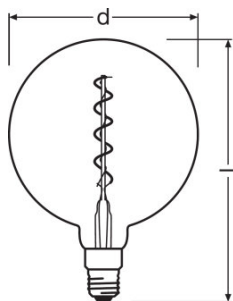

- LED lamps for line voltage
- Mercury-free lamps
- Lifetime: up to 15,000 h
- Beam angle: up to 360°

TECHNICAL DATA

Electrical data

Rated wattage	5.00 W
Nominal wattage	5.00 W
Nominal voltage	220...240 V
Max. lamp no. on circuit break. 10 A (B)	90
Max. lamp no. on circuit break. 16 A (B)	150
Operating frequency	50...60 Hz
Power factor λ	> 0.50
Claimed equiv. conventional lamp power	12 W

Light technical data

Warm-up time (60 %)	< 0.50 s
Starting time	< 0.5 s

Dimensions & weight

Overall length	283.0 mm
Diameter	200.0 mm

Outer bulb	G200
Length	283.0 mm

Temperatures & operating conditions

Maximum temperature at tc test point	48 °C
---	-------