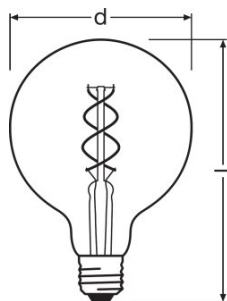

- LED lamps for line voltage
- Mercury-free lamps
- Lifetime: up to 15,000 h
- Beam angle: up to 360°

TECHNICAL DATA

Electrical data

Rated wattage	4.50 W
Nominal wattage	4.50 W
Nominal voltage	220...240 V
Max. lamp no. on circuit break. 10 A (B)	150
Max. lamp no. on circuit break. 16 A (B)	250
Operating frequency	50...60 Hz
Power factor λ	> 0.70
Claimed equiv. conventional lamp power	25 W

Light technical data

Warm-up time (60 %)	< 0.50 s
Starting time	< 0.5 s

Dimensions & weight

Overall length	178.0 mm
Diameter	125.0 mm

Outer bulb	-
Length	178.0 mm

Temperatures & operating conditions

Maximum temperature at tc test point	56 °C
--------------------------------------	-------