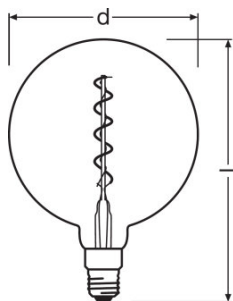

- LED lamps for line voltage
- Mercury-free lamps
- Lifetime: up to 15,000 h
- Beam angle: up to 360°

TECHNICAL DATA

Electrical data

Rated wattage	5.00 W
Nominal wattage	5.00 W
Nominal voltage	220...240 V
Max. lamp no. on circuit break. 10 A (B)	18
Max. lamp no. on circuit break. 16 A (B)	29
Operating frequency	50...60 Hz
Power factor λ	> 0.50
Claimed equiv. conventional lamp power	28 W

Light technical data

Warm-up time (60 %)	< 0.50 s
Starting time	< 0.5 s

Dimensions & weight

Overall length	283.0 mm
Diameter	200.0 mm

Outer bulb	-
Length	283.0 mm

Temperatures & operating conditions

Maximum temperature at tc test point	48 °C
--------------------------------------	-------