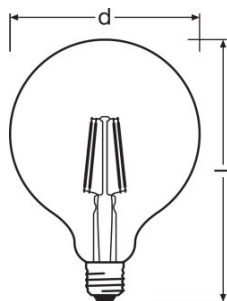

- LED lamps for line voltage
- Mercury-free lamps
- Lifetime: up to 15,000 h
- Beam angle: up to 360°

TECHNICAL DATA

Electrical data

Rated wattage	4.50 W
Nominal wattage	4.50 W
Nominal voltage	220...240 V
Max. lamp no. on circuit break. 10 A (B)	510
Max. lamp no. on circuit break. 16 A (B)	817
Operating frequency	50...60 Hz
Power factor λ	> 0.40
Claimed equiv. conventional lamp power	36 W

Light technical data

Warm-up time (60 %)	< 0.50 s
Starting time	< 0.5 s

Dimensions & weight

Overall length	178.0 mm
Diameter	125.0 mm

Outer bulb	G125
Length	178.0 mm

Temperatures & operating conditions

Maximum temperature at tc test point	54 °C
---	-------