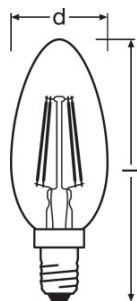

### PRODUCT FEATURES

- LED lamps for line voltage
- Mercury-free lamps
- Lifetime: up to 15,000 h
- Beam angle: up to 360°

**TECHNICAL DATA**

Electrical data

Rated wattage	4.50 W
Nominal wattage	4.50 W
Nominal voltage	220...240 V
Max. lamp no. on circuit break. 10 A (B)	156
Max. lamp no. on circuit break. 16 A (B)	250
Operating frequency	50...60 Hz
Power factor $\lambda$	> 0.40
Claimed equiv. conventional lamp power	36 W

Light technical data

Warm-up time (60 %)	< 0.50 s
Starting time	< 0.5 s

Dimensions & weight

Overall length	100.0 mm
Diameter	35.0 mm

<b>Outer bulb</b>	B35
<b>Length</b>	100.0 mm