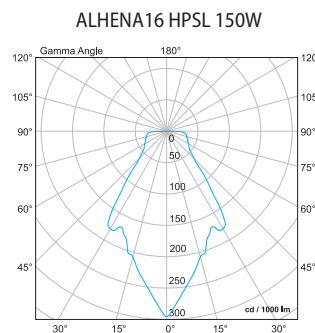

PC COVER 16"

Catalogue number: **89007** Packing (pcs): 1