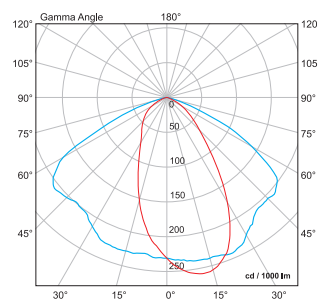

NOVA max

Watt	Current (A)	Lamp	Colour body	Size (mm)			Control gear	Catalogue number	Packing (pcs)
				Length	Width	Height			
100W	1,20	HPSL	dark grey	680	320	220	magnetic	98NVL100	1
150W	1,80	HPSL	dark grey	680	320	220	magnetic	98NVL150	1
250W	3,00	HPSL	dark grey	680	320	220	magnetic	98NVL250	1
400W	4,45	HPSL	dark grey	680	320	220	magnetic	98NVL400	1
250W	3,00	MHL	dark grey	680	320	220	magnetic	98NVL250	1
400W	3,50	MHL	dark grey	680	320	220	magnetic	98NVL400	1
			dark grey	680	320	220	empty fixture	89134	1

Body: aluminium casting | **Diffuser:** toughened glass | **Control gear:** mounted in the body
Ambient Temperature: -20°C ÷ +65°C | **Diameter of the pole:** 60 mm | **Applicable mounting height:** 8-12 m
With adjustable tube allowing regulation of the mounting direction.

NOVA max