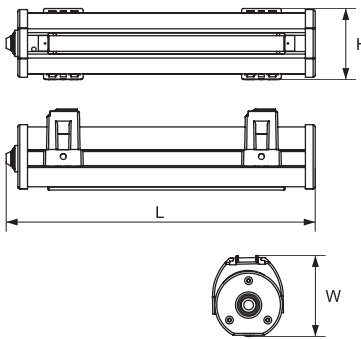

STANDARD

Watt	LED chip lumens (lm)	Whole fixture lumens (lm)	Colour temp. (K)	Colour body	Size (mm)			Catalogue number	Packing (pcs)
					Length	Width	Height		
20W	2400	1600	4000	grey	317	84	65	98AT8121	1
40W	4800	3200	4000	grey	590	84	65	98AT8141	1

Body: aluminium casting | **LED driver:** mounted in the body | **Light source:** SAMSUNG | **Reflector:** beam angle 140° | **Ambient Temperature:** -40°C ÷ +65°C | **Pole:** Diam. 60 mm

5 YEAR WARRANTY