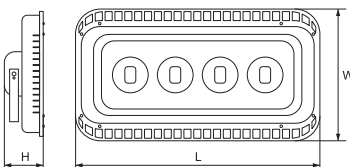

Diam.: 60mm
Colour body: grey
Size (mm): Diameter 60 / Width 150 / Height 250
Catalogue number: **98POLE60**
Packing (pcs): 1

RING

Watt	LED chip lumens (lm)	Whole fixture lumens (lm)	Colour temp. (K)	Colour body	Size (mm)			Catalogue number	Packing (pcs)
					D	Height	Height1		
6W	720	480	4000	grey	111	71	74	98AT8006GR	1
6W	720	480	4000	black	111	71	74	98AT8006BL	1
12W	1440	960	4000	grey	111	71	74	98AT8012GR	1
12W	1440	960	4000	black	111	71	74	98AT8012BL	1
20W	2400	1600	4000	grey	150	77	83	98AT8020GR	1
20W	2400	1600	4000	black	150	77	83	98AT8020BL	1

Body: aluminium casting | **LED driver:** mounted in the body | **Light source:** Epistar | **Ambient Temperature:** -40°C ÷ +65°C

HELIS100

Watt	Lens Beam Angle	LED chip lumens (lm)	Whole fixture lumens (lm)	Colour temp. (K)	Colour body	Size (mm)			Catalogue number	Packing (pcs)
						Length	Width	Height		
100W	90°	12000	9000	5500	dark grey	370	240	120	98HELIS10090	1
100W	140°	12000	9000	5500	dark grey	370	240	120	98HELIS100	1

Body: aluminium casting | **LED driver:** 2pcs - mounted in the body | **Light source:** Epistar | **Ambient Temperature:** -40°C ÷ +65°C

SIRIUS150

Watt	Lens Beam Angle	LED chip lumens (lm)	Whole fixture lumens (lm)	Colour temp. (K)	Colour body	Size (mm)			Catalogue number	Packing (pcs)
						Length	Width	Height		
150W	90°	18000	13500	5500	dark grey	450	310	180	98SIRIUS15090	1
150W	120°	18000	13500	5500	dark grey	450	310	180	98SIRIUS150	1

Body: aluminium casting | **LED driver:** 3pcs - mounted in the body | **Light source:** Epistar | **Ambient Temperature:** - 40°C ÷ +65°C

SIRIUS200/240

Watt	Lens Beam Angle	LED chip lumens (lm)	Whole fixture lumens (lm)	Colour temp. (K)	Colour body	Size (mm)			Catalogue number	Packing (pcs)
						L	W	H		
200W	90°	24000	18000	5500	dark grey	560	310	210	98SIRIUS20090	1
200W	120°	24000	18000	5500	dark grey	560	310	210	98SIRIUS200	1
240W	90°	28800	21600	5500	dark grey	560	310	210	98SIRIUS24090	1
240W	120°	28800	21600	5500	dark grey	560	310	210	98SIRIUS240	1