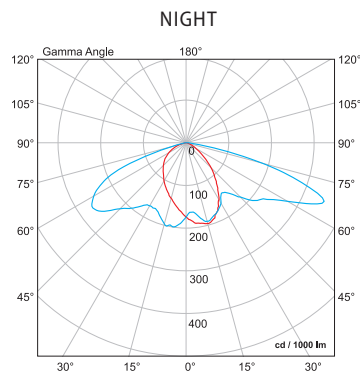

NIGHT

Watt	Colour body	Current (A)	Lamp	Size (mm)			Control gear	Catalogue number	Packing (pcs)
				Length	Width	Height			
100W	grey	1,20	HPSL	688	300	180	magnetic	98NIG100	1
150W	grey	1,80	HPSL	688	300	180	magnetic	98NIG150	1
250W	grey	3,00	HPSL	688	300	180	magnetic	98NIG250	1
	grey			688	300	180	empty fixture	89131	1

Body: aluminium casting | **Diffuser:** tempered glass | **Control gear:** mounted in the body
Ambient Temperature: -20°C ÷ +65°C | **Diameter of the pole:** 50 mm | **Applicable mounting height:** 6 m