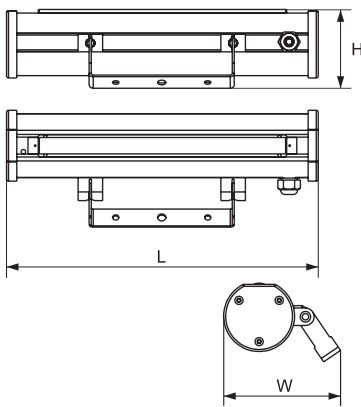

LED INDUSTRIAL LIGHTING

Floodlight - Wall Washer

STANDARD PROJECT

Watt	LED chip lumens (lm)	Whole fixture lumens (lm)	Colour temp. (K)	Colour body	Size (mm)			Catalogue number	Packing (pcs)
					Length	Width	Height		
20W	2400	1600	4000	grey	305	125	65	98AT8120	1
40W	4800	3200	4000	grey	578	125	83	98AT8140	1

Body: aluminium casting | **LED driver:** mounted in the body | **Light source:** SAMSUNG | **Reflector:** beam angle 140° | **Ambient Temperature:** -40°C ÷ +65°C | **Pole:** Diam. 60 mm

5 YEAR WARRANTY