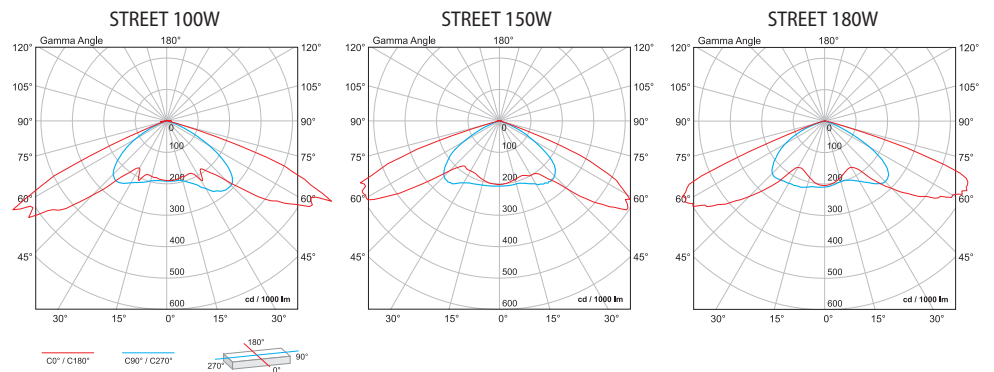

STREET

Model	Watt	LED chip lumens (lm)	Whole fixture lumens (lm)	Colour temp. (K)	Colour body	Size (mm)			Catalogue number	Packing (pcs)
						Length	Width	Height		
STREET50	50W	6000	4000	5500	dark grey	530	250	105	98STREET50	1
STREET100	100W	12000	8000	5500	dark grey	650	250	105	98STREET100	1
STREET150	150W	18000	12000	5500	dark grey	800	300	115	98STREET150	1
STREET180	180W	21600	14400	5500	dark grey	800	300	115	98STREET180	1

Body: aluminium casting | **Diffuser:** lens | **LED driver:** mounted in the body | **Light source:** Epistar | **Reflector:** beam angle 140° | **Ambient Temperature:** -40°C ÷ +65°C | **Pole:** STREET50/100 - Diam. 50mm; STREET150/180 - Diam. 60mm