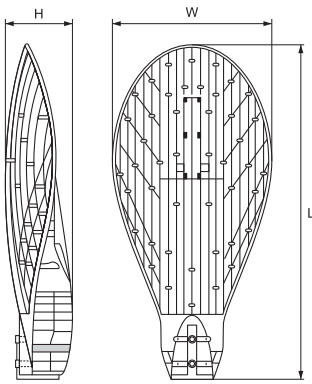

Model	Watt	LED chip lumens (lm)	Whole fixture lumens (lm)	Colour temp. (K)	Colour body	Size (mm)				Catalogue number	Packing (pcs)
						D	D1	H	H1		
ETNA200	200W	24000	16000	5500	grey	500	300	485	350	98ETNA200120	1

STREET

Model	Watt	LED chip lumens (lm)	Whole fixture lumens (lm)	Colour temp. (K)	Colour body	Size (mm)			Catalogue number	Packing (pcs)
						Length	Width	Height		
STREET50	50W	6000	4000	5500	dark grey	530	250	105	98STREET50	1
STREET100	100W	12000	8000	5500	dark grey	650	250	105	98STREET100	1
STREET150	150W	18000	12000	5500	dark grey	800	300	115	98STREET150	1
STREET180	180W	21600	14400	5500	dark grey	800	300	115	98STREET180	1