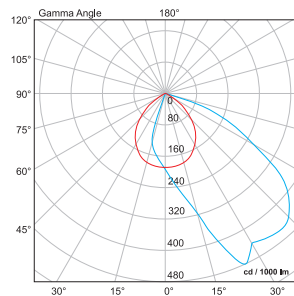

ATLAS 45 / 70W