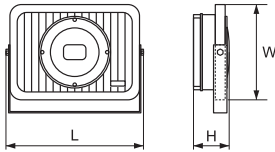

Diam.: 60mm
Colour body: grey
Size (mm): Diameter 60 / Width 150 / Height 250
Catalogue number: **98POLE60**
Packing (pcs): 1

RING

Watt	LED chip lumens (lm)	Whole fixture lumens (lm)	Colour temp. (K)	Colour body	Size (mm)			Catalogue number	Packing (pcs)
					D	Height	Height1		
6W	720	480	4000	grey	111	71	74	98AT8006GR	1
6W	720	480	4000	black	111	71	74	98AT8006BL	1
12W	1440	960	4000	grey	111	71	74	98AT8012GR	1
12W	1440	960	4000	black	111	71	74	98AT8012BL	1
20W	2400	1600	4000	grey	150	77	83	98AT8020GR	1
20W	2400	1600	4000	black	150	77	83	98AT8020BL	1

Body: aluminium casting | **LED driver:** mounted in the body | **Light source:** SAMSUNG | **Ambient Temperature:** -40°C ÷ +65°C

HELIS30/50

Watt	Lens Beam Angle	LED chip lumens (lm)	Whole fixture lumens (lm)	Colour temp. (K)	Colour body	Size (mm)			Catalogue number	Packing (pcs)
						Length	Width	Height		
30W	90°	3600	2700	5500	dark grey	200	165	100	98HELIS3090	1
30W	140°	3600	2700	5500	dark grey	200	165	100	98HELIS30	1
50W	90°	6000	4500	5500	dark grey	200	270	110	98HELIS5090	1
50W	140°	6000	4500	5500	dark grey	200	270	110	98HELIS50	1