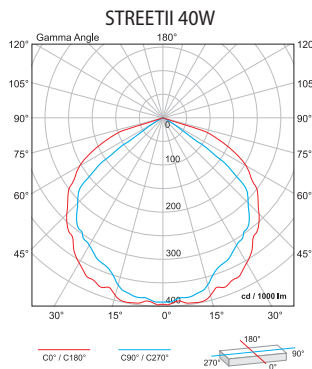

STREET POLE JOINT

Diam.: 60mm
Colour body: grey
Size (mm): Diameter 60 / Width 150 / Height 250
Catalogue number: **98POLE60**
Packing (pcs): 1