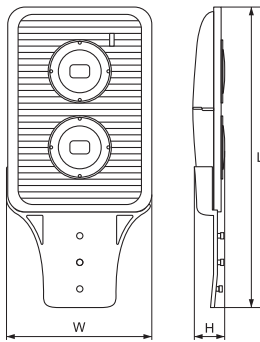

STREET

Model	Watt	LED chip lumens (lm)	Whole fixture lumens (lm)	Colour temp. (K)	Colour body	Size (mm)			Catalogue number	Packing (pcs)
						Length	Width	Height		
STREET50	50W	6000	4000	5500	dark grey	530	250	105	98STREET50	1
STREET100	100W	12000	8000	5500	dark grey	650	250	105	98STREET100	1
STREET150	150W	18000	12000	5500	dark grey	800	300	115	98STREET150	1
STREET180	180W	21600	14400	5500	dark grey	800	300	115	98STREET180	1

Body: aluminium casting | **Diffuser:** lens | **LED driver:** mounted in the body | **Light source:** Epistar | **Reflector:** beam angle 140° | **Ambient Temperature:** -40°C ÷ +65°C | **Pole:** STREET50/100 - Diam. 50mm; STREET150/180 - Diam. 60mm

AVENUE100

AVENUE50

AVENUE

Model	Watt	LED chip lumens (lm)	Whole fixture lumens (lm)	Colour temp. (K)	Colour body	Size (mm)			Catalogue number	Packing (pcs)
						Length	Width	Height		
AVENUE50	50W	6000	4000	5500	dark grey	300	250	120	98AVENUE50	1
AVENUE100	100W	12000	8000	5500	dark grey	515	235	110	98AVENUE100	1

Body: aluminium casting | **Diffuser:** lens | **LED driver:** mounted in the body | **Light source:** Epistar | **Reflector:** beam angle 140° | **Ambient Temperature:** - 40°C ÷ + 65°C | **Pole:** Diam. 60mm