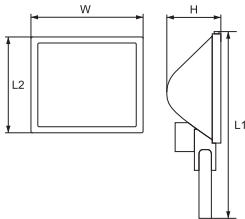

STREET POLE JOINT

Diam.: 45mm
 Colour body: grey
 Size (mm): Diameter 45 / Width 150 / Height 250
 Catalogue number: **98POLE45**
 Packing (pcs): 1

STREET POLE JOINT

Diam.: 60mm
 Colour body: grey
 Size (mm): Diameter 60 / Width 150 / Height 250
 Catalogue number: **98POLE60**
 Packing (pcs): 1

Body: aluminium | **Diffuser:** tempered glass | **Control gear:** mounted in the body
Ambient Temperature: -20°C ÷ +65°C

ATLAS 45 / 70W

ATLAS 45 / 150W

ATLASsim

Watt	Lamp	Colour	Size (mm)					Current (A)	Control gear	Catalogue number	Packing (pcs)
			L1	L2	W1	W2	H				
70W	MHL	black	232	210	280	220	170	1.00	magnetic	98ATSIM105	6
150W	MHL	black	232	210	280	220	170	1,80	magnetic	98ATSIM106	6
70W	Rx7s	black	232	210	280	220	170		empty fixture	98ATLASSIM/1	6
150W	Rx7s	black	232	210	280	220	170		empty fixture	98ATLASSIM/2	6

Body: aluminium | **Diffuser:** tempered glass | **Control gear:** mounted in the body
Ambient Temperature: -20°C ÷ +65°C

ATLAS sim / 70W

ATLAS 105

Watt	Lamp	Lamp holder	Colour	Size (mm)				Current (A)	Control gear	Catalogue number	Packing (pcs)
				Length 1	Length 2	Width	Height				
250W	MHL	E40	black	505	290	410	142	3,00	magnetic	98AT105109	1
400W	MHL	E40	black	505	290	410	142	3,50	magnetic	98AT105110	1
-	-	E40	black	505	290	410	142	-	empty fixture	98ATLAS105	1

Body: aluminium | **Diffuser:** tempered glass | **Control gear:** mounted in the body
Ambient Temperature: -20°C ÷ +65°C

ATLAS 105 / 400W

ATLAS 505

Watt	Lamp	Lamp holder	Colour	Size (mm)				Current (A)	Control gear	Catalogue number	Packing (pcs)
				Length 1	Length 2	Width	Height				
250W	MHL	E40	black	420	350	330	120	3,00	magnetic	98AT505111	1
400W	MHL	E40	black	510	460	420	150	3,50	magnetic	98AT505112	1
400W	-	E40	black	510	460	420	150	-	empty fixture	98ATLAS505A	1