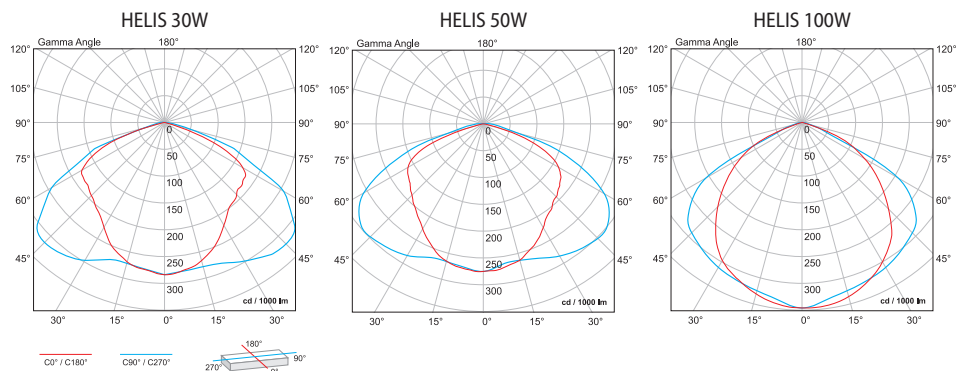

Body: aluminium casting | **LED driver:** mounted in the body | **Light source:** SAMSUNG | **Ambient Temperature:** -40°C ÷ +65°C

HELIS30/50

Watt	Lens Beam Angle	LED chip lumens (lm)	Whole fixture lumens (lm)	Colour temp. (K)	Colour body	Size (mm)			Catalogue number	Packing (pcs)
						Length	Width	Height		
30W	90°	3600	2700	5500	dark grey	200	165	100	98HELIS3090	1
30W	140°	3600	2700	5500	dark grey	200	165	100	98HELIS30	1
50W	90°	6000	4500	5500	dark grey	200	270	110	98HELIS5090	1
50W	140°	6000	4500	5500	dark grey	200	270	110	98HELIS50	1

Body: aluminium casting | **LED driver:** mounted in the body | **Light source:** Epistar | **Ambient Temperature:** -40°C ÷ +65°C

HELIS100

Watt	Lens Beam Angle	LED chip lumens (lm)	Whole fixture lumens (lm)	Colour temp. (K)	Colour body	Size (mm)			Catalogue number	Packing (pcs)
						Length	Width	Height		
100W	90°	12000	9000	5500	dark grey	370	240	120	98HELIS10090	1
100W	140°	12000	9000	5500	dark grey	370	240	120	98HELIS100	1

Body: aluminium casting | **LED driver:** 2pcs - mounted in the body | **Light source:** Epistar | **Ambient Temperature:** -40°C ÷ +65°C

SIRIUS150

Watt	Lens Beam Angle	LED chip lumens (lm)	Whole fixture lumens (lm)	Colour temp. (K)	Colour body	Size (mm)			Catalogue number	Packing (pcs)
						Length	Width	Height		
150W	90°	18000	13500	5500	dark grey	450	310	180	98SIRIUS15090	1
150W	120°	18000	13500	5500	dark grey	450	310	180	98SIRIUS150	1