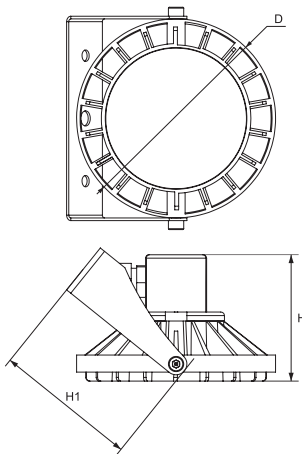

Body: aluminium casting | **Diffuser:** lens | **LED driver:** mounted in the body | **Light source:** Epistar | **Reflector:** beam angle 140° | **Ambient Temperature:** - 40°C ÷ + 65°C | **Pole:** Diam. 60mm

STREET POLE JOINT

Diam.: 45mm
 Colour body: grey
 Size (mm): Diameter 45 / Width 150 / Height 250
 Catalogue number: **98POLE45**
 Packing (pcs): 1

STREET POLE JOINT

Diam.: 60mm
 Colour body: grey
 Size (mm): Diameter 60 / Width 150 / Height 250
 Catalogue number: **98POLE60**
 Packing (pcs): 1

STREETII

Model	Watt	LED chip lumens (lm)	Whole fixture lumens (lm)	Colour temp. (K)	Colour body	Size (mm)			Catalogue number	Packing (pcs)
						Length	Width	Height		
STREETII24	24W	2880	1920	4000	grey	284	166	85	98AT8024	1
STREETII40	40W	4800	3200	4000	grey	474	166	85	98AT8040	1
STREETII80	80W	9600	6400	4000	grey	650	166	85	98AT8080	1
STREETII120	120W	14400	9600	4000	grey	890	166	85	98AT80120	1

Diam.: 60mm
Colour body: grey
Size (mm): Diameter 60 / Width 150 / Height 250
Catalogue number: **98POLE60**
Packing (pcs): 1

RING

Watt	LED chip lumens (lm)	Whole fixture lumens (lm)	Colour temp. (K)	Colour body	Size (mm)			Catalogue number	Packing (pcs)
					D	Height	Height1		
6W	720	480	4000	grey	111	71	74	98AT8006GR	1
6W	720	480	4000	black	111	71	74	98AT8006BL	1
12W	1440	960	4000	grey	111	71	74	98AT8012GR	1
12W	1440	960	4000	black	111	71	74	98AT8012BL	1
20W	2400	1600	4000	grey	150	77	83	98AT8020GR	1
20W	2400	1600	4000	black	150	77	83	98AT8020BL	1