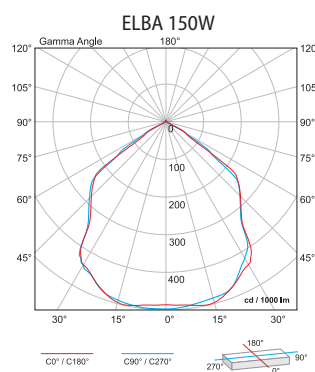

ETNA200

A++ A IP 64 RoHS EMC F CE

Model	Watt	LED chip lumens (lm)	Whole fixture lumens (lm)	Colour temp. (K)	Colour body	Size (mm)				Catalogue number	Packing (pcs)
						D	D1	H	H1		
ETNA200	200W	24000	16000	5500	grey	500	300	485	350	98ETNA200120	1

Reflector: aluminium | Gear box: aluminium casting | LED driver: 4pcs - mounted in the gear box | Light source: Epistar | Ambient Temperature: -40°C ÷ +65°C

5 YEAR WARRANTY