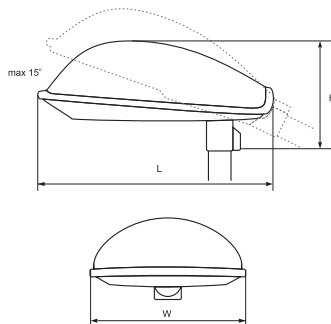

Body: aluminium casting | **Diffuser:** toughened glass | **Control gear:** mounted in the body
Ambient Temperature: -20°C ÷ +65°C | **Diameter of the pole:** 60 mm | **Applicable mounting height:** 8-12 m
 With adjustable tube allowing regulation of the mounting direction.

Body: aluminium casting | **Diffuser:** toughened glass | **Control gear:** mounted in the body |
Ambient Temperature: -20°C ÷ +65°C | **Diameter of the pole:** 60 mm | **Applicable mounting height:** 6 m
 With adjustable tube allowing regulation of the mounting direction.

NOVA MEDIUM

NOVA mini

NOVA mini

Watt	Current (A)	Lamp	Colour body	Size (mm)			Control gear	Catalogue number	Packing (pcs)
				Length	Width	Height			
70W	1.00	HPSL	grey	500	240	150	magnetic	98NV570	1
			grey	500	240	150	empty fixture	89132	1

Body: aluminium casting | **Diffuser:** toughened glass | **Control gear:** mounted in the body | **Ambient Temperature:** -20°C ÷ +65°C | **Diameter of the pole:** 50 mm | **Applicable mounting height:** 4 m
With adjustable tube allowing regulation of the mounting direction.