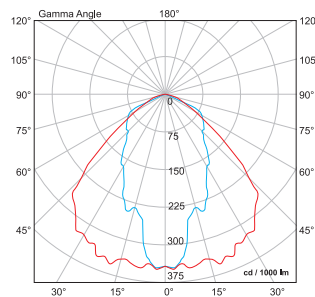

ATLAS 105

Watt	Lamp	Lamp holder	Colour	Size (mm)				Current (A)	Control gear	Catalogue number	Packing (pcs)
				Length 1	Length 2	Width	Height				
250W	MHL	E40	black	505	290	410	142	3,00	magnetic	98AT105109	1
400W	MHL	E40	black	505	290	410	142	3,50	magnetic	98AT105110	1
-	-	E40	black	505	290	410	142	-	empty fixture	98ATLAS105	1

Body: aluminium | **Diffuser:** tempered glass | **Control gear:** mounted in the body
Ambient Temperature: -20°C ÷ +65°C