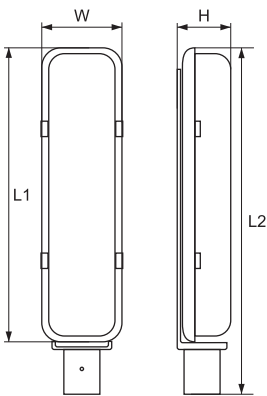

VARNA

Watt	Lamp	Size (mm)				Control gear	Catalogue number	Packing (pcs)
		Length 1	Length 2	Width	Height			
1X36W	PL-L	660	780	105	100	electronic	98VARNA130	4
2X36W	PL-L	660	780	105	160	electronic	98VARNA131	4
1X55W	PL-L	660	780	105	100	electronic	98VARNA132	4
2X55W	PL-L	660	780	105	160	electronic	98VARNA133	4

Body: polycarbonate PC | **Diffuser:** polycarbonate PC | **Reflector:** steel white | **Control gear:** fixed inside the body
Clips: polycarbonate | **Ambient Temperature:** -20°C ÷ +65°C | **Diameter of the pole:** 60 mm |
Applicable mounting height: 6 m

STREET POLE JOINT

Diam.: 45mm
Colour body: grey
Size (mm): Diameter 45 / Width 150 / Height 250
Catalogue number: **98POLE45**
Packing (pcs): 1

STREET POLE JOINT

Diam.: 60mm
Colour body: grey
Size (mm): Diameter 60 / Width 150 / Height 250
Catalogue number: **98POLE60**
Packing (pcs): 1