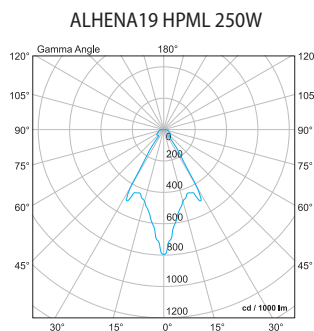

PC COVER 19"

Catalogue number: **89008** Packing (pcs): 1