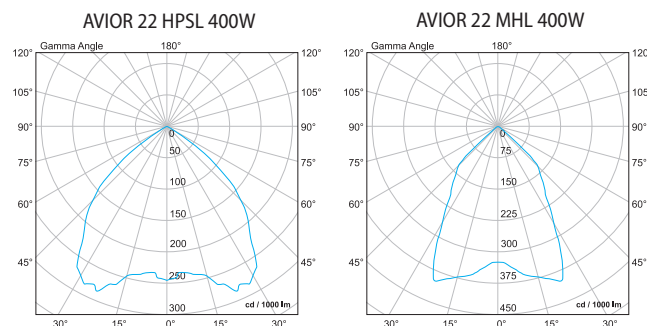

METAL GRID 22"

Catalogue number: **98GRID22** Packing (pcs): 1