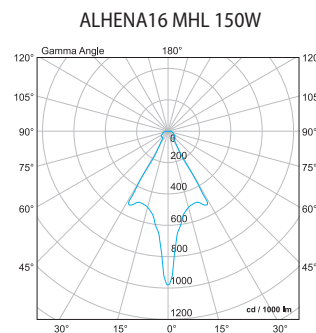

PC COVER 16"

Catalogue number: **89007** Packing (pcs): 1