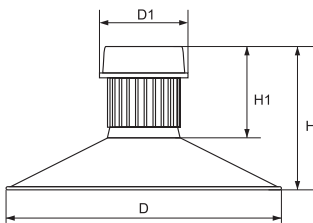

SENA50

SENA50

Model	Watt	LED chip lumens (lm)	Whole fixture lumens (lm)	Colour temp. (K)	Colour body	Size (mm)				Catalogue number	Packing (pcs)
						D	D1	H	H1		
SENA50	50W	6000	4000	5500	grey	450	220	350	210	98SENA50120	1

Reflector: aluminium | **Gear box:** aluminium casting | **LED driver:** mounted in the gear box | **Light source:** Epistar | **Ambient Temperature:** -40°C ÷ +65°C

SENA100

Model	Watt	LED chip lumens (lm)	Whole fixture lumens (lm)	Colour temp. (K)	Colour body	Size (mm)				Catalogue number	Packing (pcs)
						D	D1	H	H1		
SENA100	100W	12000	8000	5500	grey	450	220	400	260	98SENA100120	1

Reflector: aluminium | **Gear box:** aluminium casting | **LED driver:** mounted in the gear box | **Light source:** Epistar | **Ambient Temperature:** -40°C ÷ +65°C