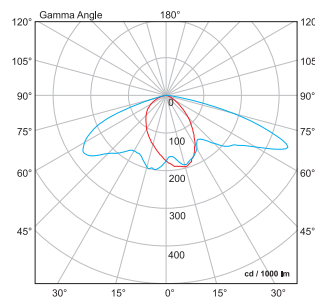

NOVA MEDIUM