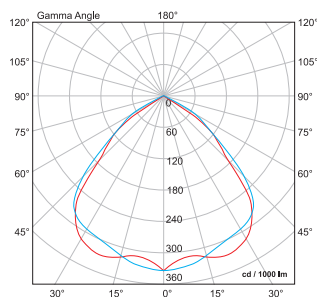

Body: aluminium | **Diffuser:** tempered glass | **Control gear:** mounted in the body
Ambient Temperature: -20°C ÷ +65°C

ATLAS sim / 70W

ATLAS 105

Watt	Lamp	Lamp holder	Colour	Size (mm)				Current (A)	Control gear	Catalogue number	Packing (pcs)
				Length 1	Length 2	Width	Height				
250W	MHL	E40	black	505	290	410	142	3,00	magnetic	98AT105109	1
400W	MHL	E40	black	505	290	410	142	3,50	magnetic	98AT105110	1
-	-	E40	black	505	290	410	142	-	empty fixture	98ATLAS105	1