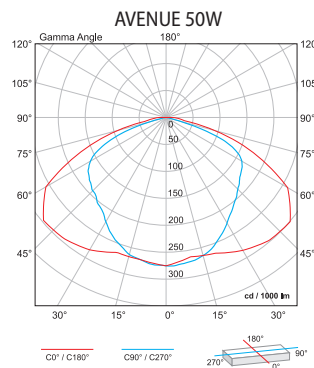

STREET POLE JOINT

Diam.: 45mm
Colour body: grey
Size (mm): Diameter 45 / Width 150 / Height 250
Catalogue number: **98POLE45**
Packing (pcs): 1

STREET POLE JOINT

Diam.: 60mm
Colour body: grey
Size (mm): Diameter 60 / Width 150 / Height 250
Catalogue number: **98POLE60**
Packing (pcs): 1