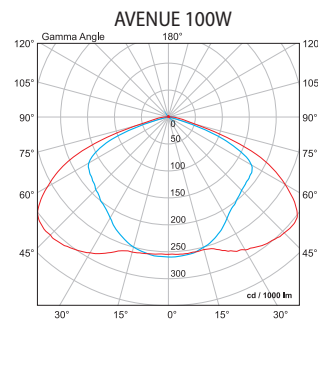

STREET POLE JOINT

Diam.: 45mm
Colour body: grey
Size (mm): Diameter 45 / Width 150 / Height 250
Catalogue number: **98POLE45**
Packing (pcs): 1

STREET POLE JOINT

Diam.: 60mm
Colour body: grey
Size (mm): Diameter 60 / Width 150 / Height 250
Catalogue number: **98POLE60**
Packing (pcs): 1