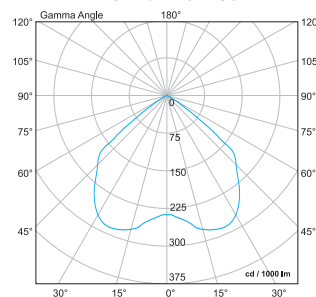

METAL GRID 19"

Catalogue number: **98GRID19** Packing (pcs): 1

AVIOR 19 HPSL 250W