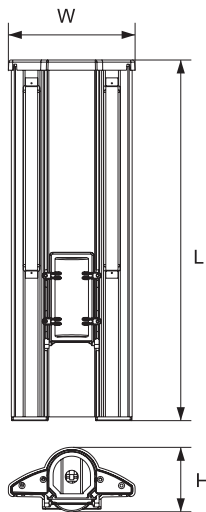

Body: aluminium casting | **Diffuser:** lens | **LED driver:** mounted in the body | **Light source:** Epistar | **Reflector:** beam angle 140° | **Ambient Temperature:** -40°C ÷ +65°C | **Pole:** STREET50/100 - Diam. 50mm; STREET150/180 - Diam. 60mm

Body: aluminium casting | **Diffuser:** lens | **LED driver:** mounted in the body | **Light source:** Epistar | **Reflector:** beam angle 140° | **Ambient Temperature:** - 40°C ÷ + 65°C | **Pole:** Diam. 60mm

STREET POLE JOINT

Diam.: 45mm
 Colour body: grey
 Size (mm): Diameter 45 / Width 150 / Height 250
 Catalogue number: **98POLE45**
 Packing (pcs): 1

STREET POLE JOINT

Diam.: 60mm
 Colour body: grey
 Size (mm): Diameter 60 / Width 150 / Height 250
 Catalogue number: **98POLE60**
 Packing (pcs): 1

Diam.: 60mm
Colour body: grey
Size (mm): Diameter 60 / Width 150 / Height 250
Catalogue number: **98POLE60**
Packing (pcs): 1

RING

Watt	LED chip lumens (lm)	Whole fixture lumens (lm)	Colour temp. (K)	Colour body	Size (mm)			Catalogue number	Packing (pcs)
					D	Height	Height1		
6W	720	480	4000	grey	111	71	74	98AT8006GR	1
6W	720	480	4000	black	111	71	74	98AT8006BL	1
12W	1440	960	4000	grey	111	71	74	98AT8012GR	1
12W	1440	960	4000	black	111	71	74	98AT8012BL	1
20W	2400	1600	4000	grey	150	77	83	98AT8020GR	1
20W	2400	1600	4000	black	150	77	83	98AT8020BL	1