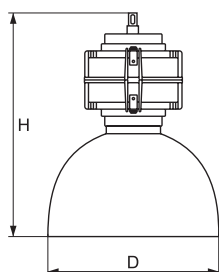

ALHENA with CFL

Model	Watt	Lamp	Lamp holder	Size (mm)		Catalogue number	Packing (pcs)
				Height	Diameter		
ALHENA 19	45	CFL	E27	635	490	98AL19E2745	1
ALHENA 19	55	CFL	E27	635	490	98AL19E2755	1
ALHENA 19	75	CFL	E40	635	490	98AL19E4075	1
ALHENA 19	85	CFL	E40	635	490	98AL19E4085	1
ALHENA 19	95	CFL	E40	635	490	98AL19E4095	1
ALHENA 19	125	CFL	E40	635	490	98AL19E40125	1
ALHENA 16	45	CFL	E27	580	410	98AL16E2745	1
ALHENA 16	55	CFL	E27	580	410	98AL16E2755	1
ALHENA 16	75	CFL	E40	580	410	98AL16E4075	1
ALHENA 16	85	CFL	E40	580	410	98AL16E4085	1
ALHENA 16	95	CFL	E40	580	410	98AL16E4095	1
ALHENA 16	125	CFL	E40	580	410	98AL16E40125	1

Reflector: polycarbonate (PC) | **Gear box:** aluminium casting
Ambient Temperature: -20°C ÷ +65°C

The models of ALHENA 19 and ALHENA 16 are offered in a set with compact fluorescent lamps from page 414/415