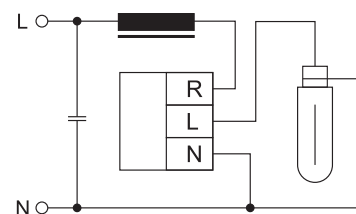

INDUSTRIAL LIGHTING

INDUSTRIAL LIGHT

Industrial light

Description of the control gear for metal-halide lamps and high pressure sodium lamps:

1. Suitable ballast
2. Ignitor
3. Capacitor