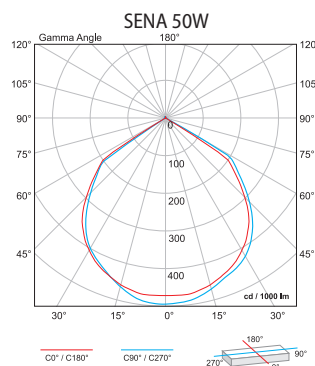

SENA100

Model	Watt	LED chip lumens (lm)	Whole fixture lumens (lm)	Colour temp. (K)	Colour body	Size (mm)				Catalogue number	Packing (pcs)
						D	D1	H	H1		
SENA100	100W	12000	8000	5500	grey	450	220	400	260	98SENA100120	1

Reflector: aluminium | **Gear box:** aluminium casting | **LED driver:** mounted in the gear box | **Light source:** Epistar | **Ambient Temperature:** -40°C ÷ +65°C