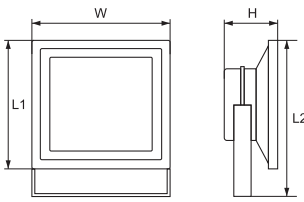

Body: aluminium casting | **LED driver:** 4pcs - mounted in the body | **Light source:** Epistar | **Ambient Temperature:** - 40°C ÷ +65°C

VEGA10/20/30/50

VEGA80/100

VEGA

Model	Watt	LED chip lumens (lm)	Whole fixture lumens (lm)	Colour temp. (K)	Colour body	Size (mm)			Catalogue number	Packing (pcs)
						Length1/Length2	Width	Height		
VEGA10	10W	1100	700	5500	grey	85/95	115	80	98VEGA10	30
VEGA10	10W	1100	700	3000	grey	85/95	115	80	98VEGA10WW	30
VEGA20	20W	2200	1400	5500	grey	140/150	180	100	98VEGA20	12
VEGA20	20W	2200	1400	3000	grey	140/150	180	100	98VEGA20WW	12
VEGA30	30W	3300	2100	5500	grey	185/195	225	100	98VEGA30	12
VEGA30	30W	3300	2100	3000	grey	185/195	225	100	98VEGA30WW	12
VEGA50	50W	5500	3500	5500	grey	235/245	285	110	98VEGA50	6
VEGA50	50W	5500	3500	3000	grey	235/245	285	110	98VEGA50WW	6