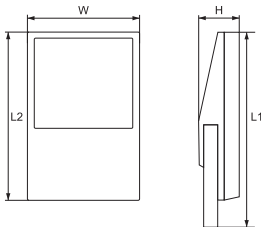

ATLAS 45

Watt	Lamp	Colour	Size (mm)				Current (A)	Control gear	Catalogue number	Packing (pcs)
			Length 1	Length 2	Width	Height				
70W	MHL	black	435	350	232	85	1.00	magnetic	98AT45102	4
150W	MHL	black	435	350	232	85	1,80	magnetic	98AT45104	4
70W	Rx7s	black	435	350	232	85	-	empty fixture	98ATLAS45/BL1	4
150W	Rx7s	black	435	350	232	85	-	empty fixture	98ATLAS45/BL2	4

Body: aluminium | **Diffuser:** tempered glass | **Control gear:** mounted in the body
Ambient Temperature: -20°C ÷ +65°C