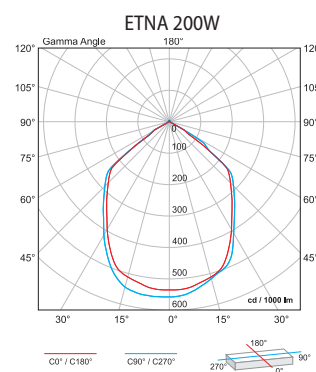

ETNA200

A++ A IP 64 RoHS EMC F CE

Model	Watt	LED chip lumens (lm)	Whole fixture lumens (lm)	Colour temp. (K)	Colour body	Size (mm)				Catalogue number	Packing (pcs)
						D	D1	H	H1		
ETNA200	200W	24000	16000	5500	grey	500	300	485	350	98ETNA200120	1

Reflector: aluminium | Gear box: aluminium casting | LED driver: 4pcs - mounted in the gear box | Light source: Epistar | Ambient Temperature: -40°C ÷ +65°C

5 YEAR WARRANTY