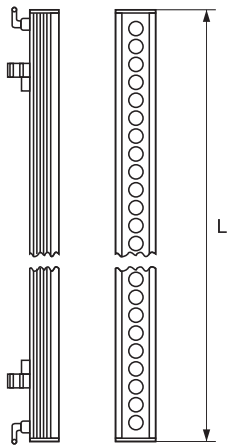

Diam.: 60mm
Colour body: grey
Size (mm): Diameter 60 / Width 150 / Height 250
Catalogue number: **98POLE60**
Packing (pcs): 1

RING

Watt	LED chip lumens (lm)	Whole fixture lumens (lm)	Colour temp. (K)	Colour body	Size (mm)			Catalogue number	Packing (pcs)
					D	Height	Height1		
6W	720	480	4000	grey	111	71	74	98AT8006GR	1
6W	720	480	4000	black	111	71	74	98AT8006BL	1
12W	1440	960	4000	grey	111	71	74	98AT8012GR	1
12W	1440	960	4000	black	111	71	74	98AT8012BL	1
20W	2400	1600	4000	grey	150	77	83	98AT8020GR	1
20W	2400	1600	4000	black	150	77	83	98AT8020BL	1

Body: aluminium casting | **LED driver:** mounted in the body | **Light source:** Epistar | **Input voltage:** 85V-265V
Ambient Temperature: -40°C ÷ +55°C

VEGA RGB

Model	Watt	Colour temp. (K)	Colour body	Size (mm)			Catalogue number	Packing (pcs)
				Length1/Length2	Width	Height		
VEGA10RGB	10W	RGB	grey	85/95	115	80	98VEGA10RGB	30
VEGA20RGB	20W	RGB	grey	140/150	180	100	98VEGA20RGB	12
VEGA30RGB	30W	RGB	grey	185/195	225	100	98VEGA30RGB	12
VEGA50RGB	50W	RGB	grey	235/245	285	110	98VEGA50RGB	6
VEGA70RGB	70W	RGB	grey	235/380	285	80	98VEGA70RGB	4
VEGA100RGB	100W	RGB	grey	235/385	285	120	98VEGA100RGB	4

Body: aluminium casting | **LED driver:** mounted in the body | **Light source:** Epistar | **Input voltage:** 85V-265V | **Ambient Temperature:** -40°C ÷ +55°C

STREAM

Model	Watt	LED chip lumens (lm)	Whole fixture lumens (lm)	Colour temp. (K)	Colour body	Size (mm)			Catalogue number	Packing (pcs)
						Length	Width	Height		
STREAM9	9W	1080	720	5500	grey	300	50	56	98STREAM9	30
STREAM18	18W	2160	1440	5500	grey	600	50	56	98STREAM18	30
STREAM36	36W	4320	2880	5500	grey	1000	50	56	98STREAM36	12