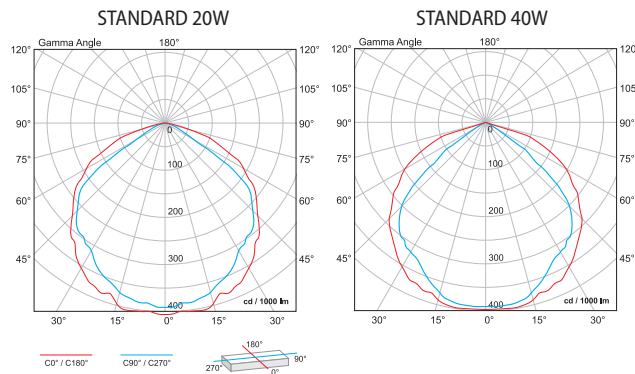

LED INDUSTRIAL LIGHTING

Floodlight - Wall Washer

STANDARD PROJECT

Watt	LED chip lumens (lm)	Whole fixture lumens (lm)	Colour temp. (K)	Colour body	Size (mm)			Catalogue number	Packing (pcs)
					Length	Width	Height		
20W	2400	1600	4000	grey	305	125	65	98AT8120	1
40W	4800	3200	4000	grey	578	125	83	98AT8140	1

Body: aluminium casting | **LED driver:** mounted in the body | **Light source:** SAMSUNG | **Reflector:** beam angle 140° | **Ambient Temperature:** -40°C ÷ +65°C | **Pole:** Diam. 60 mm

5 YEAR WARRANTY

STANDARD

Watt	LED chip lumens (lm)	Whole fixture lumens (lm)	Colour temp. (K)	Colour body	Size (mm)			Catalogue number	Packing (pcs)
					Length	Width	Height		
20W	2400	1600	4000	grey	317	84	65	98AT8121	1
40W	4800	3200	4000	grey	590	84	65	98AT8141	1

Body: aluminium casting | **LED driver:** mounted in the body | **Light source:** SAMSUNG | **Reflector:** beam angle 140° | **Ambient Temperature:** -40°C ÷ +65°C | **Pole:** Diam. 60 mm

5 YEAR WARRANTY