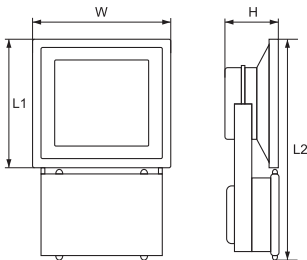

VEGA RGB

Model	Watt	Colour temp. (K)	Colour body	Size (mm)			Catalogue number	Packing (pcs)
				Length1/Length2	Width	Height		
VEGA10RGB	10W	RGB	grey	85/95	115	80	98VEGA10RGB	30
VEGA20RGB	20W	RGB	grey	140/150	180	100	98VEGA20RGB	12
VEGA30RGB	30W	RGB	grey	185/195	225	100	98VEGA30RGB	12
VEGA50RGB	50W	RGB	grey	235/245	285	110	98VEGA50RGB	6
VEGA70RGB	70W	RGB	grey	235/380	285	80	98VEGA70RGB	4
VEGA100RGB	100W	RGB	grey	235/385	285	120	98VEGA100RGB	4

Body: aluminium casting | **LED driver:** mounted in the body | **Light source:** Epistar | **Input voltage:** 85V-265V | **Ambient Temperature:** -40°C ÷ +55°C