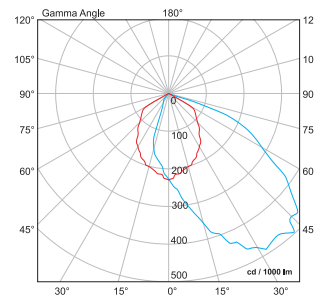

ATLAS 45 / 150W