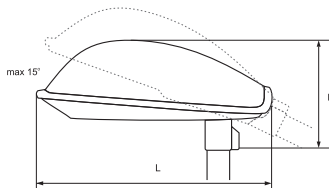

NOVA max

Watt	Current (A)	Lamp	Colour body	Size (mm)			Control gear	Catalogue number	Packing (pcs)
				Length	Width	Height			
100W	1,20	HPSL	dark grey	680	320	220	magnetic	98NVL100	1
150W	1,80	HPSL	dark grey	680	320	220	magnetic	98NVL150	1
250W	3,00	HPSL	dark grey	680	320	220	magnetic	98NVL250	1
400W	4,45	HPSL	dark grey	680	320	220	magnetic	98NVL400	1
250W	3,00	MHL	dark grey	680	320	220	magnetic	98NVL250	1
400W	3,50	MHL	dark grey	680	320	220	magnetic	98NVL400	1
			dark grey	680	320	220	empty fixture	89134	1

Body: aluminium casting | **Diffuser:** toughened glass | **Control gear:** mounted in the body
Ambient Temperature: -20°C ÷ +65°C | **Diameter of the pole:** 60 mm | **Applicable mounting height:** 8-12 m
With adjustable tube allowing regulation of the mounting direction.