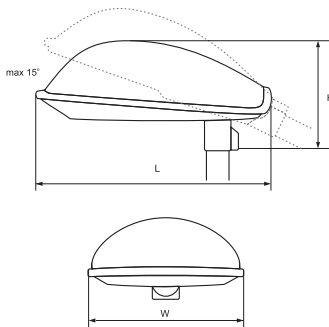

Body: aluminium casting | **Diffuser:** toughened glass | **Control gear:** mounted in the body
Ambient Temperature: -20°C ÷ +65°C | **Diameter of the pole:** 60 mm | **Applicable mounting height:** 8-12 m
 With adjustable tube allowing regulation of the mounting direction.

NOVA max

NOVA medium

NOVA medium

Watt	Current (A)	Lamp	Colour body	Size (mm)			Control gear	Catalogue number	Packing (pcs)
				Length	Width	Height			
100W	1,20	HPSL	dark grey	580	270	165	magnetic	98NVM100	1
150W	1,80	HPSL	dark grey	580	270	165	magnetic	98NVM150	1
250W	3,00	HPSL	dark grey	580	270	165	magnetic	98NVM250	1
250W	3,00	MHL	dark grey	580	270	165	magnetic	98NVM250	1
			dark grey	580	270	165	empty fixture	89133	1

Body: aluminium casting | **Diffuser:** toughened glass | **Control gear:** mounted in the body |
Ambient Temperature: -20°C ÷ +65°C | **Diameter of the pole:** 60 mm | **Applicable mounting height:** 6 m
 With adjustable tube allowing regulation of the mounting direction.