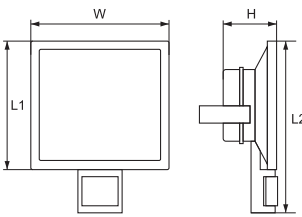

Body: aluminium casting | **LED driver:** mounted in the body | **Light source:** Epistar | **Ambient Temperature:** -40°C ÷ +55°C

VEGA SENSOR

VEGA RGB

VEGA SENSOR

Model	Watt	LED chip lumens (lm)	Whole fixture lumens (lm)	Colour temp. (K)	Colour body	Size (mm)			Catalogue number	Packing (pcs)
						Length1/Length2	Width	Height		
VEGA10S	10W	1100	700	5500	grey	85/195	115	80	98VEGA10SEN	36
VEGA20S	20W	2200	1400	5500	grey	140/250	180	100	98VEGA20SEN	24
VEGA30S	30W	3300	2100	5500	grey	185/295	225	100	98VEGA30SEN	10
VEGA50S	50W	5500	3500	5500	grey	235/345	285	110	98VEGA50SEN	6