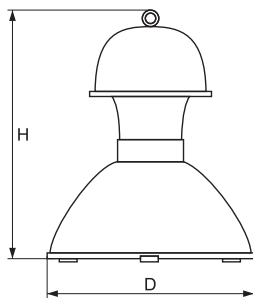

AVIOR 19

Watt	Lamp	Lamp holder	Current (A)	Size (mm) Height Diameter	Control gear	Catalogue number	Packing (pcs)
100W	HPSL	E40	1,20	620 470	magnetic	98AV19031	1
150W	HPSL	E40	1,80	620 470	magnetic	98AV19032	1
250W	HPSL	E40	3,00	620 470	magnetic	98AV19033	1
400W	HPSL	E40	4,45	620 470	magnetic	98AV19034	1
250W	MHL	E40	3,00	620 470	magnetic	98AV19035	1
400W	MHL	E40	3,50	620 470	magnetic	98AV19036	1
-	-	E40	-	620 470	empty fixture	98AVIOR19	1

Reflector: strip - line aluminium | **Gear box:** aluminium casting | **Diffuser:** tempered glass cover, heat-resistant silicon rubber seal ring, clips - 4 pcs | **Control gear:** mounted in the gear box | **Ambient Temperature:** -20°C ÷ +65°C

METAL GRID 19"

Catalogue number: **98GRID19** Packing (pcs): 1