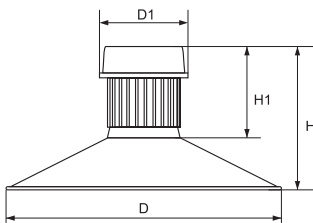

ELBA150

A++ A IP 64 RoHS EMC F CE

Model	Watt	LED chip lumens (lm)	Whole fixture lumens (lm)	Colour temp. (K)	Colour body	Size (mm)				Catalogue number	Packing (pcs)
						D	D1	H	H1		
ELBA150	150W	18000	12000	5500	grey	500	300	470	320	98ELBA150120	1

Reflector: aluminium | Gear box: aluminium casting | LED driver: 3pcs - mounted in the gear box | Light source: Epistar | Ambient Temperature: -40°C ÷ +65°C

5 YEAR WARRANTY

ETNA200

A++ A IP 64 RoHS EMC F CE

Model	Watt	LED chip lumens (lm)	Whole fixture lumens (lm)	Colour temp. (K)	Colour body	Size (mm)				Catalogue number	Packing (pcs)
						D	D1	H	H1		
ETNA200	200W	24000	16000	5500	grey	500	300	485	350	98ETNA200120	1

Reflector: aluminium | Gear box: aluminium casting | LED driver: 4pcs - mounted in the gear box | Light source: Epistar | Ambient Temperature: -40°C ÷ +65°C

5 YEAR WARRANTY