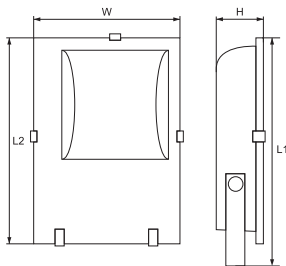

Diam.: 60mm
Colour body: grey
Size (mm): Diameter 60 / Width 150 / Height 250
Catalogue number: **98POLE60**
Packing (pcs): 1

RING

Watt	LED chip lumens (lm)	Whole fixture lumens (lm)	Colour temp. (K)	Colour body	Size (mm)			Catalogue number	Packing (pcs)
					D	Height	Height1		
6W	720	480	4000	grey	111	71	74	98AT8006GR	1
6W	720	480	4000	black	111	71	74	98AT8006BL	1
12W	1440	960	4000	grey	111	71	74	98AT8012GR	1
12W	1440	960	4000	black	111	71	74	98AT8012BL	1
20W	2400	1600	4000	grey	150	77	83	98AT8020GR	1
20W	2400	1600	4000	black	150	77	83	98AT8020BL	1

Body: aluminium casting | **Diffuser:** toughened glass | **Control gear:** mounted in the body | **Ambient Temperature:** -20°C ÷ +65°C | **Diameter of the pole:** 50 mm | **Applicable mounting height:** 4 m
With adjustable tube allowing regulation of the mounting direction.

Body: aluminium | **Diffuser:** tempered glass | **Control gear:** mounted in the body
Ambient Temperature: -20°C ÷ +65°C

ATLAS sim / 70W

ATLAS 105

Watt	Lamp	Lamp holder	Colour	Size (mm)				Current (A)	Control gear	Catalogue number	Packing (pcs)
				Length 1	Length 2	Width	Height				
250W	MHL	E40	black	505	290	410	142	3,00	magnetic	98AT105109	1
400W	MHL	E40	black	505	290	410	142	3,50	magnetic	98AT105110	1
-	-	E40	black	505	290	410	142	-	empty fixture	98ATLAS105	1

Body: aluminium | **Diffuser:** tempered glass | **Control gear:** mounted in the body
Ambient Temperature: -20°C ÷ +65°C

ATLAS 105 / 400W

ATLAS 505

Watt	Lamp	Lamp holder	Colour	Size (mm)				Current (A)	Control gear	Catalogue number	Packing (pcs)
				Length 1	Length 2	Width	Height				
250W	MHL	E40	black	420	350	330	120	3,00	magnetic	98AT505111	1
400W	MHL	E40	black	510	460	420	150	3,50	magnetic	98AT505112	1
400W	-	E40	black	510	460	420	150	-	empty fixture	98ATLAS505A	1