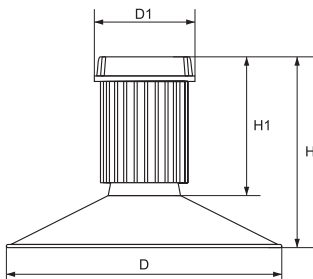

ELBA150

A++ A IP 64 RoHS EMC F CE

Model	Watt	LED chip lumens (lm)	Whole fixture lumens (lm)	Colour temp. (K)	Colour body	Size (mm)				Catalogue number	Packing (pcs)
						D	D1	H	H1		
ELBA150	150W	18000	12000	5500	grey	500	300	470	320	98ELBA150120	1

Reflector: aluminium | Gear box: aluminium casting | LED driver: 3pcs - mounted in the gear box | Light source: Epistar | Ambient Temperature: -40°C ÷ +65°C

5 YEAR WARRANTY

ETNA200

A++ A IP 64 RoHS EMC F CE

Model	Watt	LED chip lumens (lm)	Whole fixture lumens (lm)	Colour temp. (K)	Colour body	Size (mm)				Catalogue number	Packing (pcs)
						D	D1	H	H1		
ETNA200	200W	24000	16000	5500	grey	500	300	485	350	98ETNA200120	1

Reflector: aluminium | Gear box: aluminium casting | LED driver: 4pcs - mounted in the gear box | Light source: Epistar | Ambient Temperature: -40°C ÷ +65°C

5 YEAR WARRANTY