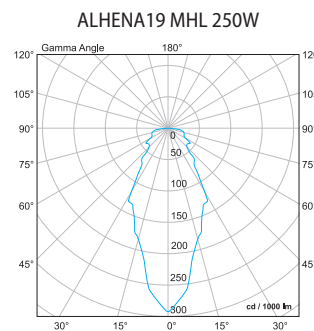

PC COVER 19"

Catalogue number: **89008** Packing (pcs): 1