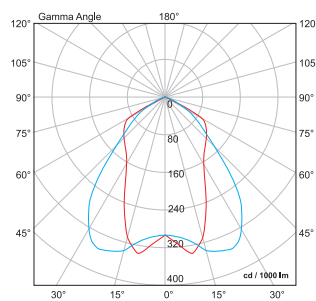

ATLAS 505

Watt	Lamp	Lamp holder	Colour	Size (mm)				Current (A)	Control gear	Catalogue number	Packing (pcs)
				Length 1	Length 2	Width	Height				
250W	MHL	E40	black	420	350	330	120	3,00	magnetic	98AT505111	1
400W	MHL	E40	black	510	460	420	150	3,50	magnetic	98AT505112	1
400W	-	E40	black	510	460	420	150	-	empty fixture	98ATLAS505A	1

Body: aluminium | **Diffuser:** tempered glass | **Control gear:** mounted in the body
Ambient Temperature: -20°C ÷ +65°C

ATLAS 505 / 250W