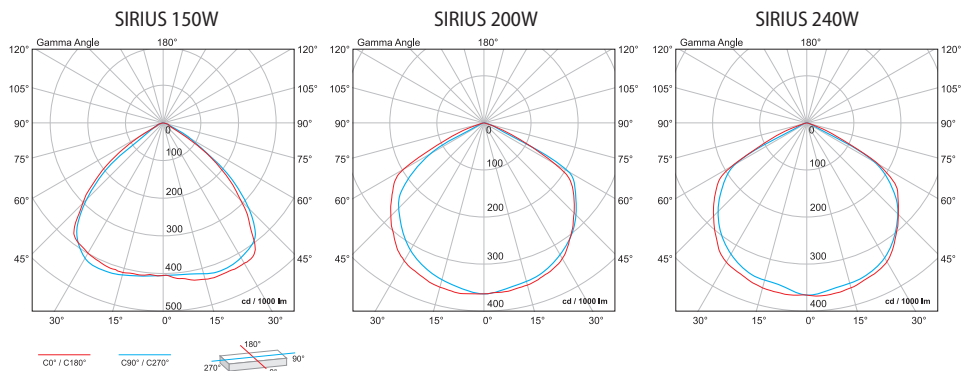

Body: aluminium casting | **LED driver:** 2pcs - mounted in the body | **Light source:** Epistar | **Ambient Temperature:** -40°C ÷ +65°C

SIRIUS150

Watt	Lens Beam Angle	LED chip lumens (lm)	Whole fixture lumens (lm)	Colour temp. (K)	Colour body	Size (mm)			Catalogue number	Packing (pcs)
						Length	Width	Height		
150W	90°	18000	13500	5500	dark grey	450	310	180	98SIRIUS15090	1
150W	120°	18000	13500	5500	dark grey	450	310	180	98SIRIUS150	1

Body: aluminium casting | **LED driver:** 3pcs - mounted in the body | **Light source:** Epistar | **Ambient Temperature:** - 40°C ÷ +65°C

SIRIUS200/240

Watt	Lens Beam Angle	LED chip lumens (lm)	Whole fixture lumens (lm)	Colour temp. (K)	Colour body	Size (mm)			Catalogue number	Packing (pcs)
						L	W	H		
200W	90°	24000	18000	5500	dark grey	560	310	210	98SIRIUS20090	1
200W	120°	24000	18000	5500	dark grey	560	310	210	98SIRIUS200	1
240W	90°	28800	21600	5500	dark grey	560	310	210	98SIRIUS24090	1
240W	120°	28800	21600	5500	dark grey	560	310	210	98SIRIUS240	1

Body: aluminium casting | **LED driver:** 4pcs - mounted in the body | **Light source:** Epistar | **Ambient Temperature:** - 40°C ÷ +65°C

VEGA10/20/30/50

VEGA80/100

VEGA

Model	Watt	LED chip lumens (lm)	Whole fixture lumens (lm)	Colour temp. (K)	Colour body	Size (mm)			Catalogue number	Packing (pcs)
						Length1/Length2	Width	Height		
VEGA10	10W	1100	700	5500	grey	85/95	115	80	98VEGA10	30
VEGA10	10W	1100	700	3000	grey	85/95	115	80	98VEGA10WW	30
VEGA20	20W	2200	1400	5500	grey	140/150	180	100	98VEGA20	12
VEGA20	20W	2200	1400	3000	grey	140/150	180	100	98VEGA20WW	12
VEGA30	30W	3300	2100	5500	grey	185/195	225	100	98VEGA30	12
VEGA30	30W	3300	2100	3000	grey	185/195	225	100	98VEGA30WW	12
VEGA50	50W	5500	3500	5500	grey	235/245	285	110	98VEGA50	6
VEGA50	50W	5500	3500	3000	grey	235/245	285	110	98VEGA50WW	6