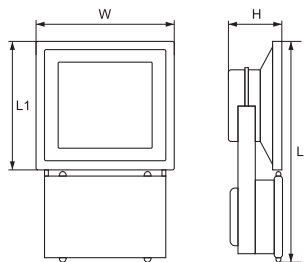

Body: aluminium casting | **LED driver:** 3pcs - mounted in the body | **Light source:** Epistar | **Ambient Temperature:** - 40°C ÷ +65°C

SIRIUS200/240

Watt	Lens Beam Angle	LED chip lumens (lm)	Whole fixture lumens (lm)	Colour temp. (K)	Colour body	Size (mm)			Catalogue number	Packing (pcs)
						L	W	H		
200W	90°	24000	18000	5500	dark grey	560	310	210	98SIRIUS20090	1
200W	120°	24000	18000	5500	dark grey	560	310	210	98SIRIUS200	1
240W	90°	28800	21600	5500	dark grey	560	310	210	98SIRIUS24090	1
240W	120°	28800	21600	5500	dark grey	560	310	210	98SIRIUS240	1

Body: aluminium casting | **LED driver:** 4pcs - mounted in the body | **Light source:** Epistar | **Ambient Temperature:** - 40°C ÷ +65°C

VEGA10/20/30/50

VEGA80/100

VEGA

Model	Watt	LED chip lumens (lm)	Whole fixture lumens (lm)	Colour temp. (K)	Colour body	Size (mm)			Catalogue number	Packing (pcs)
						Length1/Length2	Width	Height		
VEGA10	10W	1100	700	5500	grey	85/95	115	80	98VEGA10	30
VEGA10	10W	1100	700	3000	grey	85/95	115	80	98VEGA10WW	30
VEGA20	20W	2200	1400	5500	grey	140/150	180	100	98VEGA20	12
VEGA20	20W	2200	1400	3000	grey	140/150	180	100	98VEGA20WW	12
VEGA30	30W	3300	2100	5500	grey	185/195	225	100	98VEGA30	12
VEGA30	30W	3300	2100	3000	grey	185/195	225	100	98VEGA30WW	12
VEGA50	50W	5500	3500	5500	grey	235/245	285	110	98VEGA50	6
VEGA50	50W	5500	3500	3000	grey	235/245	285	110	98VEGA50WW	6

Body: aluminium casting | **LED driver:** mounted in the body | **Light source:** Epistar | **Ambient Temperature:** -40°C ÷ +55°C

VEGA

Model	Watt	LED chip lumens (lm)	Whole fixture lumens (lm)	Colour temp. (K)	Colour body	Size (mm)			Catalogue number	Packing (pcs)
						Length1/Length2	Width	Height		
VEGA80	80W	8800	5600	5500	grey	235/380	285	80	98VEGA80	4
VEGA100	100W	11000	7000	5500	grey	235/385	285	120	98VEGA100	4