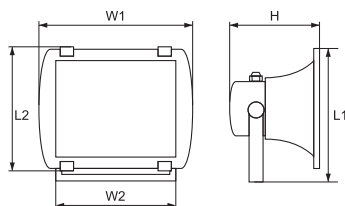

Body: aluminium | **Diffuser:** tempered glass | **Control gear:** mounted in the body
Ambient Temperature: -20°C ÷ +65°C

ATLAS 45 / 70W

ATLAS 45 / 150W

ATLASsim

Watt	Lamp	Colour	Size (mm)					Current (A)	Control gear	Catalogue number	Packing (pcs)
			L1	L2	W1	W2	H				
70W	MHL	black	232	210	280	220	170	1.00	magnetic	98ATSIM105	6
150W	MHL	black	232	210	280	220	170	1,80	magnetic	98ATSIM106	6
70W	Rx7s	black	232	210	280	220	170		empty fixture	98ATLASSIM/1	6
150W	Rx7s	black	232	210	280	220	170		empty fixture	98ATLASSIM/2	6

Body: aluminium | **Diffuser:** tempered glass | **Control gear:** mounted in the body
Ambient Temperature: -20°C ÷ +65°C

ATLAS sim / 70W

ATLAS 105

Watt	Lamp	Lamp holder	Colour	Size (mm)				Current (A)	Control gear	Catalogue number	Packing (pcs)
				Length 1	Length 2	Width	Height				
250W	MHL	E40	black	505	290	410	142	3,00	magnetic	98AT105109	1
400W	MHL	E40	black	505	290	410	142	3,50	magnetic	98AT105110	1
-	-	E40	black	505	290	410	142	-	empty fixture	98ATLAS105	1

Body: aluminium | **Diffuser:** tempered glass | **Control gear:** mounted in the body
Ambient Temperature: -20°C ÷ +65°C

ATLAS 105 / 400W

ATLAS 505

Watt	Lamp	Lamp holder	Colour	Size (mm)				Current (A)	Control gear	Catalogue number	Packing (pcs)
				Length 1	Length 2	Width	Height				
250W	MHL	E40	black	420	350	330	120	3,00	magnetic	98AT505111	1
400W	MHL	E40	black	510	460	420	150	3,50	magnetic	98AT505112	1
400W	-	E40	black	510	460	420	150	-	empty fixture	98ATLAS505A	1