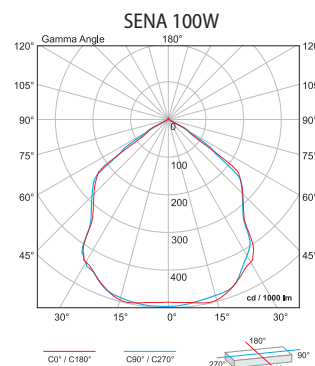

SENA100

Model	Watt	LED chip lumens (lm)	Whole fixture lumens (lm)	Colour temp. (K)	Colour body	Size (mm)				Catalogue number	Packing (pcs)
						D	D1	H	H1		
SENA100	100W	12000	8000	5500	grey	450	220	400	260	98SENA100120	1

Reflector: aluminium | **Gear box:** aluminium casting | **LED driver:** mounted in the gear box | **Light source:** Epistar | **Ambient Temperature:** -40°C ÷ +65°C