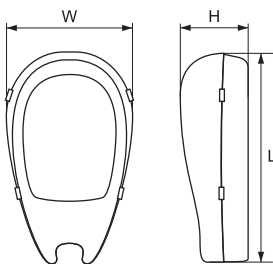

Body: aluminium casting | **Diffuser:** toughened glass | **Control gear:** mounted in the body |
Ambient Temperature: -20°C ÷ +65°C | **Diameter of the pole:** 60 mm | **Applicable mounting height:** 6 m
 With adjustable tube allowing regulation of the mounting direction.

Body: aluminium casting | **Diffuser:** toughened glass | **Control gear:** mounted in the body | **Ambient Temperature:** -20°C ÷ +65°C | **Diameter of the pole:** 50 mm | **Applicable mounting height:** 4 m
With adjustable tube allowing regulation of the mounting direction.

NOVA mini 70W

NIGHT

NIGHT

Watt	Colour body	Current (A)	Lamp	Size (mm)			Control gear	Catalogue number	Packing (pcs)
				Length	Width	Height			
100W	grey	1,20	HPSL	688	300	180	magnetic	98NIG100	1
150W	grey	1,80	HPSL	688	300	180	magnetic	98NIG150	1
250W	grey	3,00	HPSL	688	300	180	magnetic	98NIG250	1
	grey			688	300	180	empty fixture	89131	1

Body: aluminium casting | **Diffuser:** tempered glass | **Control gear:** mounted in the body
Ambient Temperature: -20°C ÷ +65°C | **Diameter of the pole:** 50 mm | **Applicable mounting height:** 6 m