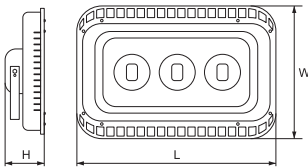

Diam.: 60mm
Colour body: grey
Size (mm): Diameter 60 / Width 150 / Height 250
Catalogue number: **98POLE60**
Packing (pcs): 1

RING

Watt	LED chip lumens (lm)	Whole fixture lumens (lm)	Colour temp. (K)	Colour body	Size (mm)			Catalogue number	Packing (pcs)
					D	Height	Height1		
6W	720	480	4000	grey	111	71	74	98AT8006GR	1
6W	720	480	4000	black	111	71	74	98AT8006BL	1
12W	1440	960	4000	grey	111	71	74	98AT8012GR	1
12W	1440	960	4000	black	111	71	74	98AT8012BL	1
20W	2400	1600	4000	grey	150	77	83	98AT8020GR	1
20W	2400	1600	4000	black	150	77	83	98AT8020BL	1

Body: aluminium casting | **LED driver:** mounted in the body | **Light source:** SAMSUNG | **Ambient Temperature:** -40°C ÷ +65°C

HELIS30/50

Watt	Lens Beam Angle	LED chip lumens (lm)	Whole fixture lumens (lm)	Colour temp. (K)	Colour body	Size (mm)			Catalogue number	Packing (pcs)
						Length	Width	Height		
30W	90°	3600	2700	5500	dark grey	200	165	100	98HELIS3090	1
30W	140°	3600	2700	5500	dark grey	200	165	100	98HELIS30	1
50W	90°	6000	4500	5500	dark grey	200	270	110	98HELIS5090	1
50W	140°	6000	4500	5500	dark grey	200	270	110	98HELIS50	1

Body: aluminium casting | **LED driver:** mounted in the body | **Light source:** Epistar | **Ambient Temperature:** -40°C ÷ +65°C

HELIS100

Watt	Lens Beam Angle	LED chip lumens (lm)	Whole fixture lumens (lm)	Colour temp. (K)	Colour body	Size (mm)			Catalogue number	Packing (pcs)
						Length	Width	Height		
100W	90°	12000	9000	5500	dark grey	370	240	120	98HELIS10090	1
100W	140°	12000	9000	5500	dark grey	370	240	120	98HELIS100	1

Body: aluminium casting | **LED driver:** 2pcs - mounted in the body | **Light source:** Epistar | **Ambient Temperature:** -40°C ÷ +65°C

SIRIUS150

Watt	Lens Beam Angle	LED chip lumens (lm)	Whole fixture lumens (lm)	Colour temp. (K)	Colour body	Size (mm)			Catalogue number	Packing (pcs)
						Length	Width	Height		
150W	90°	18000	13500	5500	dark grey	450	310	180	98SIRIUS15090	1
150W	120°	18000	13500	5500	dark grey	450	310	180	98SIRIUS150	1