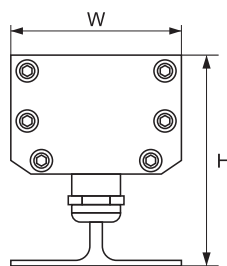

Body: aluminium casting | **LED driver:** mounted in the body | **Light source:** Epistar | **Input voltage:** 85V-265V | **Ambient Temperature:** -40°C ÷ +55°C

STREAM

Model	Watt	LED chip lumens (lm)	Whole fixture lumens (lm)	Colour temp. (K)	Colour body	Size (mm)			Catalogue number	Packing (pcs)
						Length	Width	Height		
STREAM9	9W	1080	720	5500	grey	300	50	56	98STREAM9	30
STREAM18	18W	2160	1440	5500	grey	600	50	56	98STREAM18	30
STREAM36	36W	4320	2880	5500	grey	1000	50	56	98STREAM36	12