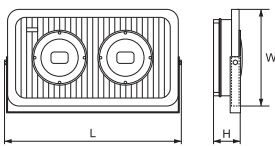

Diam.: 60mm
Colour body: grey
Size (mm): Diameter 60 / Width 150 / Height 250
Catalogue number: **98POLE60**
Packing (pcs): 1

RING

Watt	LED chip lumens (lm)	Whole fixture lumens (lm)	Colour temp. (K)	Colour body	Size (mm)			Catalogue number	Packing (pcs)
					D	Height	Height1		
6W	720	480	4000	grey	111	71	74	98AT8006GR	1
6W	720	480	4000	black	111	71	74	98AT8006BL	1
12W	1440	960	4000	grey	111	71	74	98AT8012GR	1
12W	1440	960	4000	black	111	71	74	98AT8012BL	1
20W	2400	1600	4000	grey	150	77	83	98AT8020GR	1
20W	2400	1600	4000	black	150	77	83	98AT8020BL	1

Body: aluminium casting | **LED driver:** mounted in the body | **Light source:** SAMSUNG | **Ambient Temperature:** -40°C ÷ +65°C

HELIS30/50

Watt	Lens Beam Angle	LED chip lumens (lm)	Whole fixture lumens (lm)	Colour temp. (K)	Colour body	Size (mm)			Catalogue number	Packing (pcs)
						Length	Width	Height		
30W	90°	3600	2700	5500	dark grey	200	165	100	98HELIS3090	1
30W	140°	3600	2700	5500	dark grey	200	165	100	98HELIS30	1
50W	90°	6000	4500	5500	dark grey	200	270	110	98HELIS5090	1
50W	140°	6000	4500	5500	dark grey	200	270	110	98HELIS50	1

Body: aluminium casting | **LED driver:** mounted in the body | **Light source:** Epistar | **Ambient Temperature:** -40°C ÷ +65°C

HELIS100

Watt	Lens Beam Angle	LED chip lumens (lm)	Whole fixture lumens (lm)	Colour temp. (K)	Colour body	Size (mm)			Catalogue number	Packing (pcs)
						Length	Width	Height		
100W	90°	12000	9000	5500	dark grey	370	240	120	98HELIS10090	1
100W	140°	12000	9000	5500	dark grey	370	240	120	98HELIS100	1