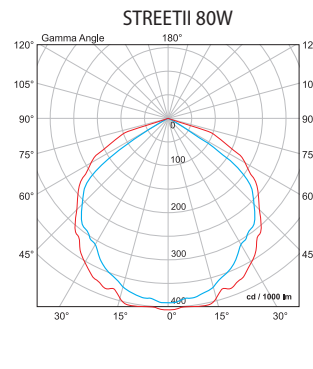

STREET POLE JOINT

Diam.: 60mm
Colour body: grey
Size (mm): Diameter 60 / Width 150 / Height 250
Catalogue number: **98POLE60**
Packing (pcs): 1