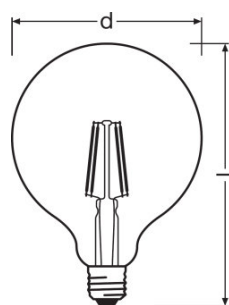

- LED lamps for line voltage
- Mercury-free lamps
- Lifetime: up to 15,000 h
- Beam angle: up to 360°

TECHNICAL DATA

Electrical data

Rated wattage	7.00 W
Nominal wattage	7.00 W
Nominal voltage	220...240 V
Max. lamp no. on circuit break. 10 A (B)	328
Max. lamp no. on circuit break. 16 A (B)	525
Operating frequency	50...60 Hz
Power factor λ	> 0.40
Claimed equiv. conventional lamp power	55 W

Light technical data

Warm-up time (60 %)	< 0.50 s
Starting time	< 0.5 s

Dimensions & weight

Overall length	173.0 mm
Diameter	125.0 mm

Outer bulb	G125
Length	173.0 mm

Temperatures & operating conditions

Maximum temperature at tc test point	50 °C
---	-------