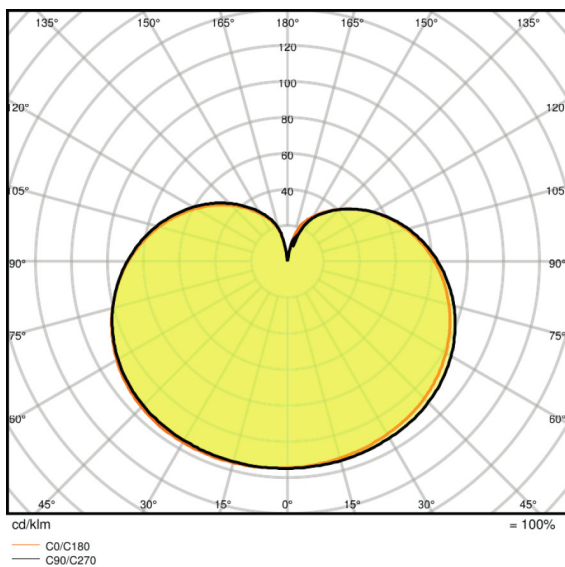

Product remark	All technical parameters apply to the entire lamp/Due to the complex production process for light-emitting diodes, the typical values shown for the technical LED parameters are purely statistical values that do not necessarily match the actual technical parameters of each individual product, which can vary from the typical value

Capabilities

Dimmable	No

Certificates & standards

Energy efficiency class	A+

Country-specific categorizations

ILCOS	DRAA/F-11/827/840-220-240-E27-60
Order reference	LEDSCLA75ACT/RE

Light Distribution

LDC typ polar

LOGISTICAL DATA

Product code	Packaging unit (Pieces/Unit)	Dimensions (length x width x height)	Gross weight	Volume
4058075815896	Blister 1	61 mm x 140 mm x 120 mm	55.00 g	1.02 dm³
4058075815902	Shipping carton box 6	381 mm x 153 mm x 136 mm	604.00 g	7.93 dm³