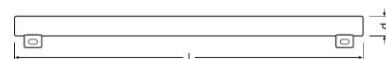

LEDinestra 4.5 W/2700K 300 mm FR,
LEDinestra 4.5 W/2700K 300 mm FR

LEDinestra 7 W/2700K 500 mm FR,
LEDinestra 7 W/2700K 500 mm FR

LEDinestra 15 W/2700K 1000 mm FR

APPLICATION ADVICE

For more detailed application information and graphics please see product datasheet.

LOGISTICAL DATA

Product code	Packaging unit (Pieces/Unit)	Dimensions (length x width x height)	Gross weight	Volume
4058075135550	Shipping carton box 10	370 mm x 215 mm x 155 mm	1381.00 g	12.33 dm³
4058075135536	Shipping carton box 10	370 mm x 215 mm x 155 mm	1361.00 g	12.33 dm³
4058075135598	Shipping carton box 10	570 mm x 215 mm x 155 mm	1705.00 g	19.00 dm³
4058075135574	Shipping carton box 10	570 mm x 215 mm x 155 mm	2120.00 g	19.00 dm³
4058075135611	Shipping carton box 5	1060 mm x 278 mm x 87 mm	2170.00 g	25.64 dm³