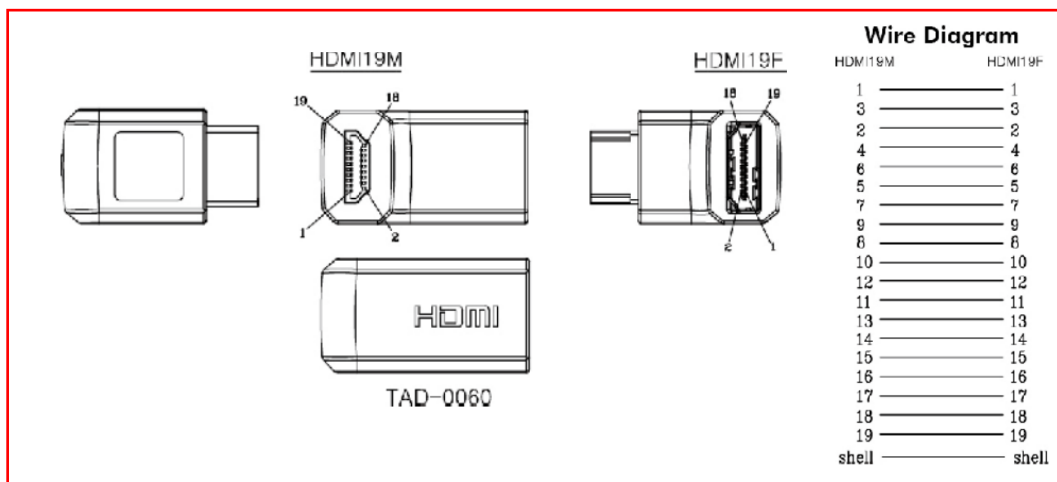

**DATA SHEET:**  
HDMI Adapter 90°, HDMI A male - HDMI A female

**SCHRACK-INFO**

- Connector:
  - HDMI19M: HDMI19P Male Connector Shell: Gold plated, Insulator: black,  
Contact: Phosphor Bronze 15µ" Gold plating
  - HDMI19F: HDMI19P Male Connector Shell: Gold plated, Insulator: black,  
Contact: Phosphor Bronze 15µ" Gold plating
  - Hood: PVC Molded
- Contact Resistance: 3 ohm max.
- Insulation Resistance: 5M ohm min.
- Color: black

**PACKAGING INFORMATION**

- Weight: 0,02kg
- Single piece in polypack

**DIMENSIONS**

- 37 x 35 x 20mm

DESCRIPTION	ORDER NO.
HDMI Adapter 90°, HDMI A male - HDMI A female	Q7AH0005--