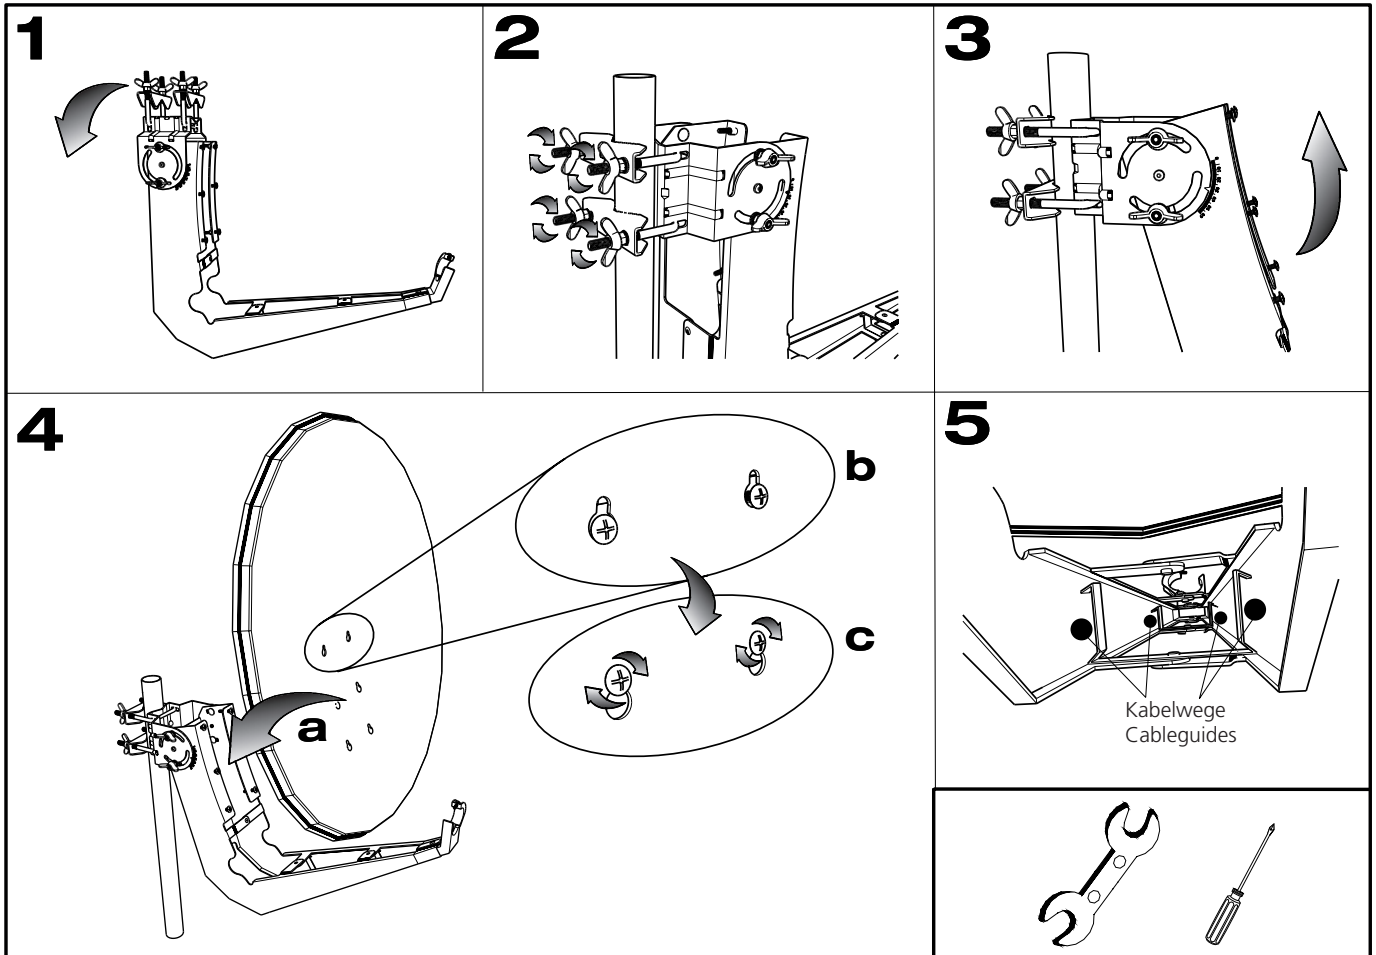

## ■ MONTAGEANLEITUNG / INSTRUCTION SHEET: HSATA100Ax

BEZEICHNUNG/DESCRIPTION	BEST. NR./ORDER NO.
SAT Antenne 100/95cm, Alu, 40,3dB/12GHz Gain, LNB-Arm: Doppel Monoblock fix, LNB-Halter: Alu, Mastklemmung: 2x, Schüssel-Montage: Front, Schüsselfarbe: Weiß / SAT Antenna 100/95cm, Alu, 40,3dB/12GHz Gain, feed-arm: Alu double monobloc, feed-holder: Alu, mast fixing: 2x, dish-mounting: front, color of dish: white	HSATA100AW
SAT Antenne 100/95cm, Alu, 40,3dB/12GHz Gain, LNB-Arm: Doppel Monoblock fix, LNB-Halter: Alu, Mastklemmung: 2x, Schüssel-Montage: Front, Schüsselfarbe: Anthrazit / SAT Antenna 100/95cm, Alu, 40,3dB/12GHz Gain, feed-arm: Alu double monobloc, feed-holder: Alu, mast fixing: 2x, dish-mounting: front, color of dish: anthracite	HSATA100AA