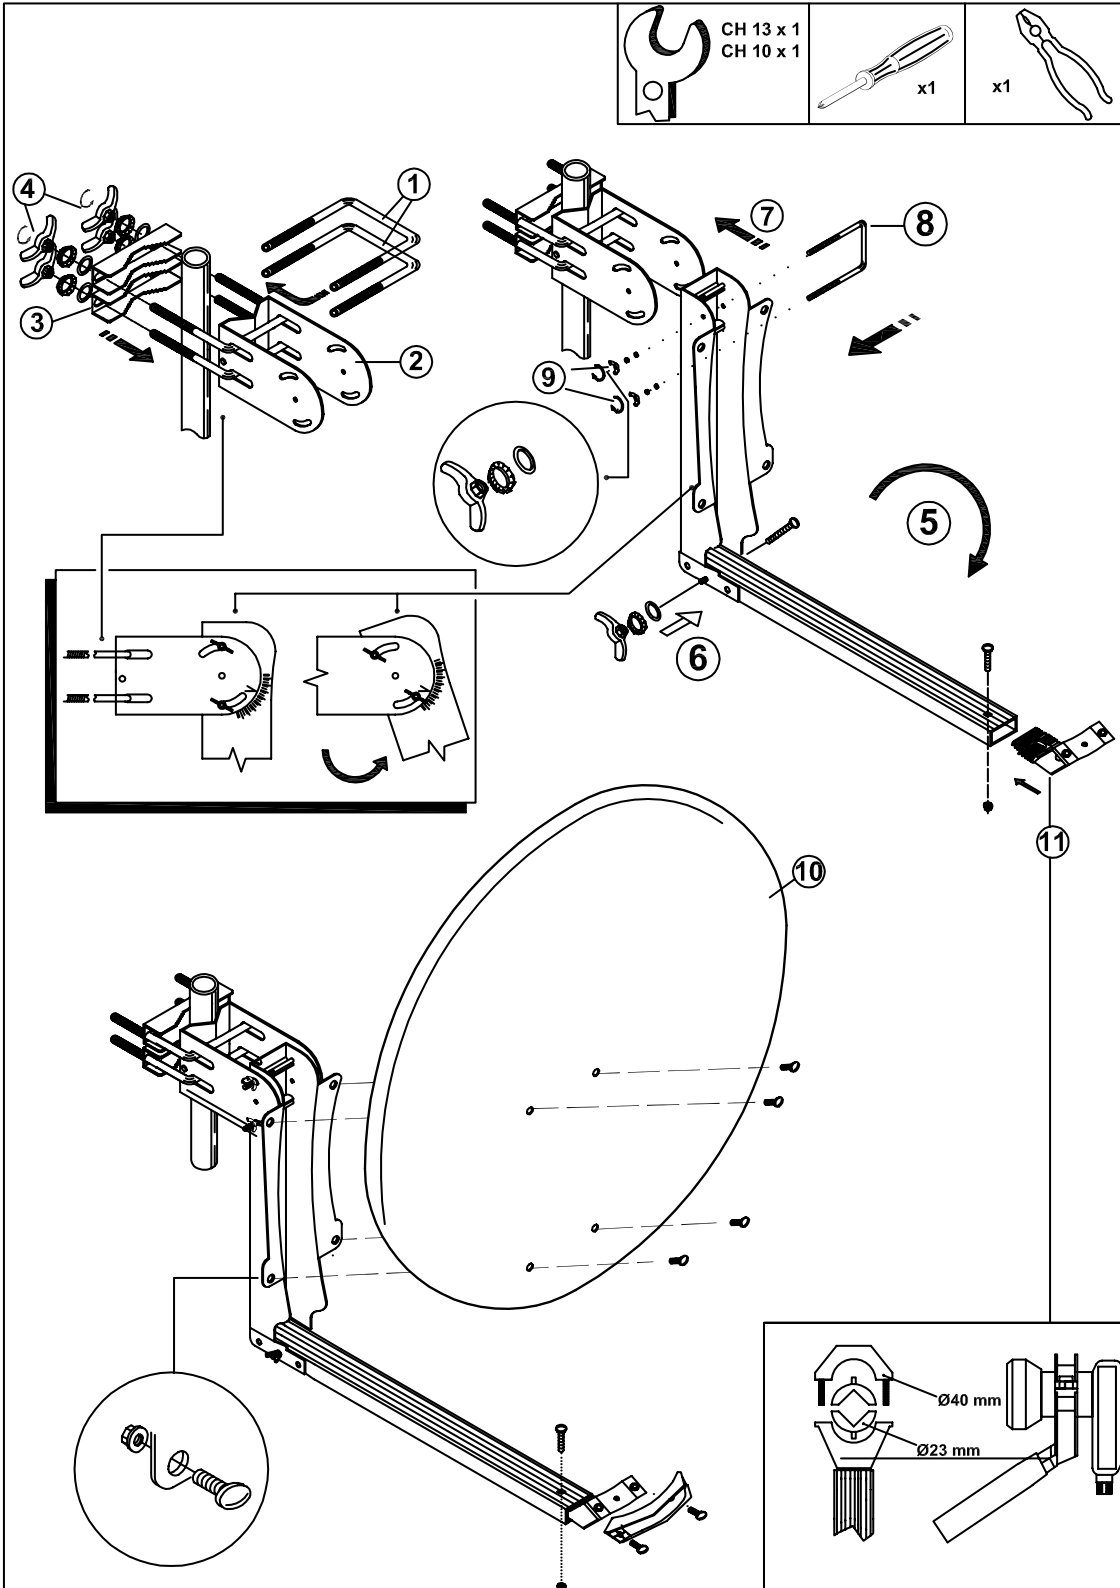

■ MONTAGEANLEITUNG / INSTRUCTION SHEET: HSATA080Ax

BEZEICHNUNG/DESCRIPTION	BEST. NR./ORDER NO.
SAT Antenne 80/75cm, Alu, 38,8dB/12GHz Gain, LNB-Arm: Alu klappbar, LNB-Halter: PVC, Mastklemmung: 2x, Schüssel-Montage: Front, Schüsselfarbe: Weiß / SAT Antenna 80/75cm, Alu, 38,8dB/12GHz Gain, feed-arm: Alu foldable, feed-holder: PVC, mast fixing: 2x, dish-mounting: front, color of dish: white	HSATA080AW
SAT Antenne 80/75cm, Alu, 38,8dB/12GHz Gain, LNB-Arm: Alu klappbar, LNB-Halter: PVC, Mastklemmung: 2x, Schüssel-Montage: Front, Schüsselfarbe: Anthrazit / SAT Antenna 80/75cm, Alu, 38,8dB/12GHz Gain, feed-arm: Alu foldable, feed-holder: PVC, mast fixing: 2x, dish-mounting: front, color of dish: anthracite	HSATA080AA
SAT Antenne 80/75cm, Alu, 38,8dB/12GHz Gain, LNB-Arm: Alu klappbar, LNB-Halter: PVC, Mastklemmung: 2x, Schüssel-Montage: Front, Schüsselfarbe: Rot / SAT Antenna 80/75cm, Alu, 38,8dB/12GHz Gain, feed-arm: Alu foldable, feed-holder: PVC, mast fixing: 2x, dish-mounting: front, color of dish: red	HSATA080AR