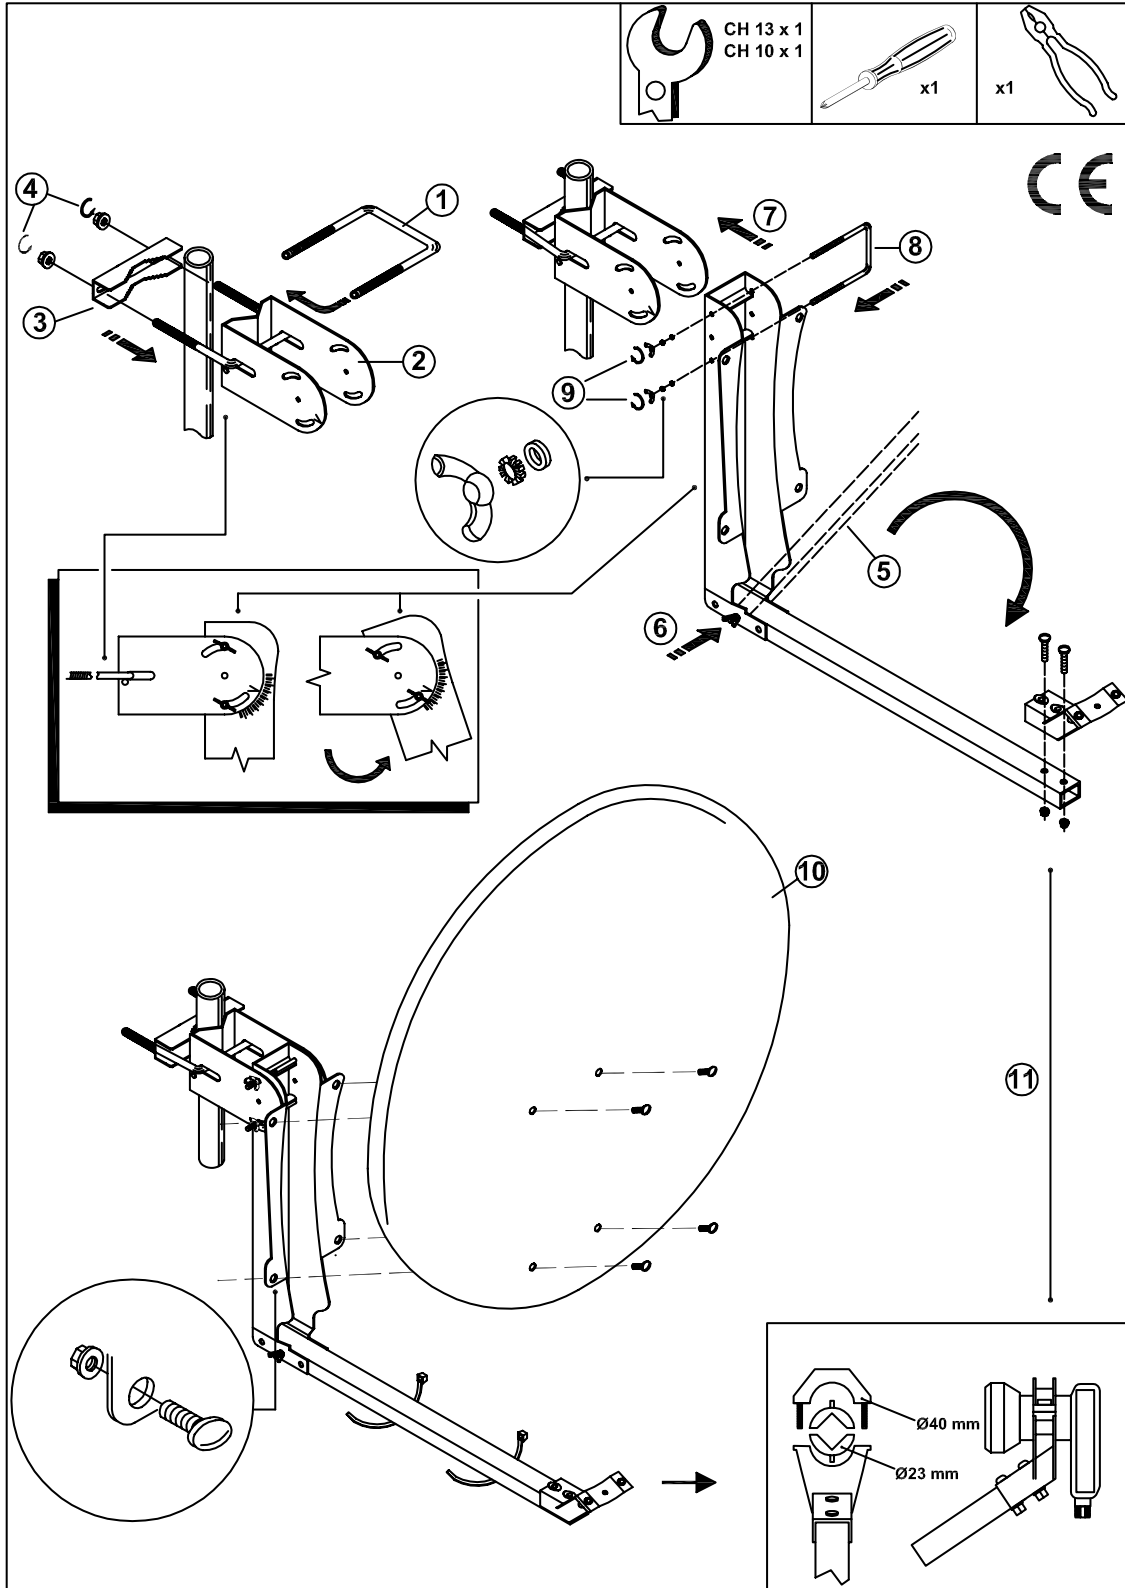

MONTAGEANLEITUNG / INSTRUCTION SHEET:
HSATA060Sx / HSATA065Ax / HSATA080Sx

BEZEICHNUNG/DESCRIPTION	BEST. NR./ORDER NO.
SAT Antenne 60/55cm, Stahl, 36,0dB/12GHz Gain, LNB-Arm: Alu klappbar, LNB-Halter: PVC, Mastklemmung: 1x, Schüsselfarbe: Weiß /	
SAT Antenna 60/55cm, Steel, 36,0dB/12GHz Gain, feed-arm: Alu foldable, feed-holder: PVC, mast fixing: 1x, color of dish: white	HSATA060SW
SAT Antenne 60/55cm, Stahl, 36,0dB/12GHz Gain, LNB-Arm: Alu klappbar, LNB-Halter: PVC, Mastklemmung: 1x, Schüsselfarbe: Anthrazit /	
SAT Antenna 60/55cm, Steel, 36,0dB/12GHz Gain, feed-arm: Alu foldable, feed-holder: PVC, mast fixing: 1x, color of dish: anthracite	HSATA060SA
SAT Antenne 65/60cm, Alu, 36,6dB/12GHz Gain, LNB-Arm: Alu klappbar, LNB-Halter: PVC, Mastklemmung: 1x, Schüsselfarbe: Weiß /	
SAT Antenna 60/55cm, Alu, 36,6dB/12GHz Gain, feed-arm: Alu foldable, feed-holder: PVC, mast fixing: 1x, color of dish: white	HSATA065AW
SAT Antenne 65/60cm, Alu, 36,6dB/12GHz Gain, LNB-Arm: Alu klappbar, LNB-Halter: PVC, Mastklemmung: 1x, Schüsselfarbe: Anthrazit /	
SAT Antenna 60/55cm, Alu, 36,6dB/12GHz Gain, feed-arm: Alu foldable, feed-holder: PVC, mast fixing: 1x, color of dish: anthracite	HSATA065AA
SAT Antenne 80/75cm, Stahl, 38,8dB/12GHz Gain, LNB-Arm: Alu klappbar, LNB-Halter: PVC, Mastklemmung: 1x, Schüsselfarbe: Weiß /	
SAT Antenna 80/75cm, Steel, 38,8dB/12GHz Gain, feed-arm: Alu foldable, feed-holder: PVC, mast fixing: 1x, color of dish: white	HSATA080SW
SAT Antenne 80/75cm, Stahl, 38,8dB/12GHz Gain, LNB-Arm: Alu klappbar, LNB-Halter: PVC, Mastklemmung: 1x, Schüsselfarbe: Anthrazit /	
SAT Antenna 80/75cm, Steel, 38,8dB/12GHz Gain, feed-arm: Alu foldable, feed-holder: PVC, mast fixing: 1x, color of dish: anthracite	HSATA080SA