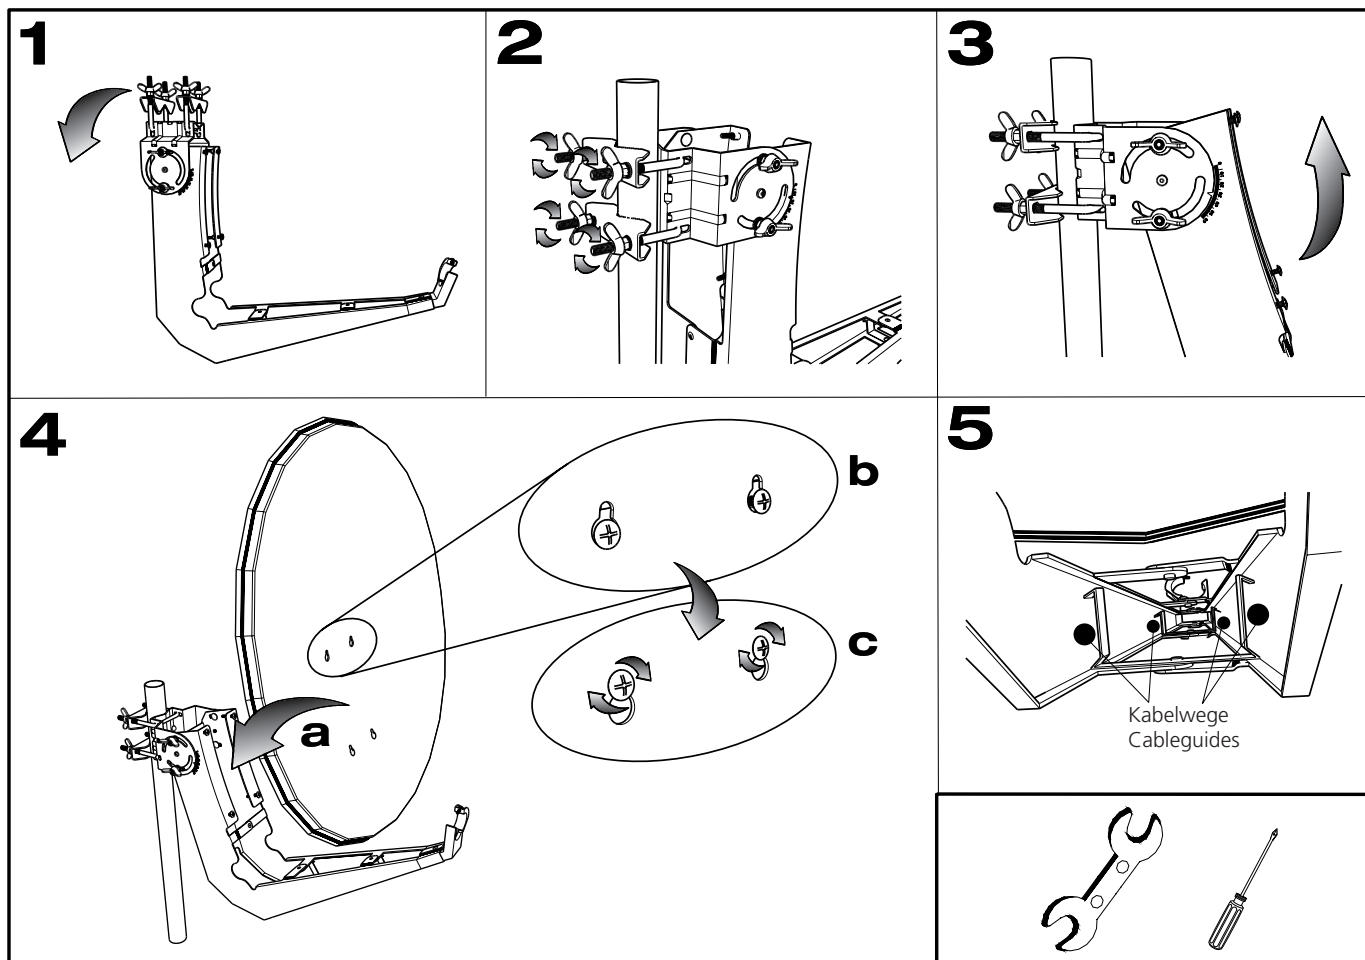

■ MONTAGEANLEITUNG / INSTRUCTION SHEET: HSATA085Ax

BEZEICHNUNG/DESCRIPTION	BEST. NR./ORDER NO.
SAT Antenne 85/80cm, Alu, 39,5dB/12GHz Gain, LNB-Arm: Doppel Monoblock fix, LNB-Halter: Alu, Mastklemmung: 2x, Schüssel-Montage: Front, Schüsselfarbe: Weiß / SAT Antenna 85/80cm, Alu, 39,5dB/12GHz Gain, feed-arm: Alu double monobloc, feed-holder: Alu, mast fixing: 2x, dish-mounting: front, color of dish: white	HSATA085AW
SAT Antenne 85/80cm, Alu, 39,5dB/12GHz Gain, LNB-Arm: Doppel Monoblock fix, LNB-Halter: Alu, Mastklemmung: 2x, Schüssel-Montage: Front, Schüsselfarbe: Anthrazit / SAT Antenna 85/80cm, Alu, 39,5dB/12GHz Gain, feed-arm: Alu double monobloc, feed-holder: Alu, mast fixing: 2x, dish-mounting: front, color of dish: anthracite	HSATA085AA
SAT Antenne 85/80cm, Alu, 39,5dB/12GHz Gain, LNB-Arm: Doppel Monoblock fix, LNB-Halter: Alu, Mastklemmung: 2x, Schüssel-Montage: Front, Schüsselfarbe: Rot / SAT Antenna 85/80cm, Alu, 39,5dB/12GHz Gain, feed-arm: Alu double monobloc, feed-holder: Alu, mast fixing: 2x, dish-mounting: front, color of dish: red	HSATA085AR