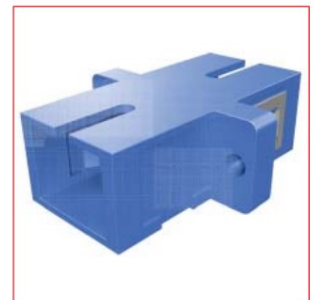

HMOLE00055

HMOLE00049

HMOLE00108

HMOLE00109

HMOLE00107

■ SCHRACK-INFO

The SC- and ST- multimode couplers ECO are fitted with a phosphor bronze sleeve; the LC- multimode couplers ECO and all single mode couplers ECO with a ceramic sleeve. Dust-proof caps included. Please order fixing materials separately.