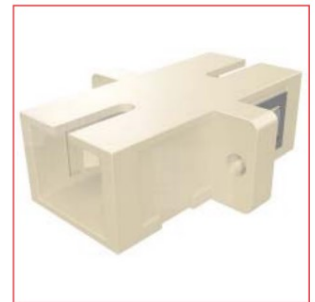

HMOLE00058