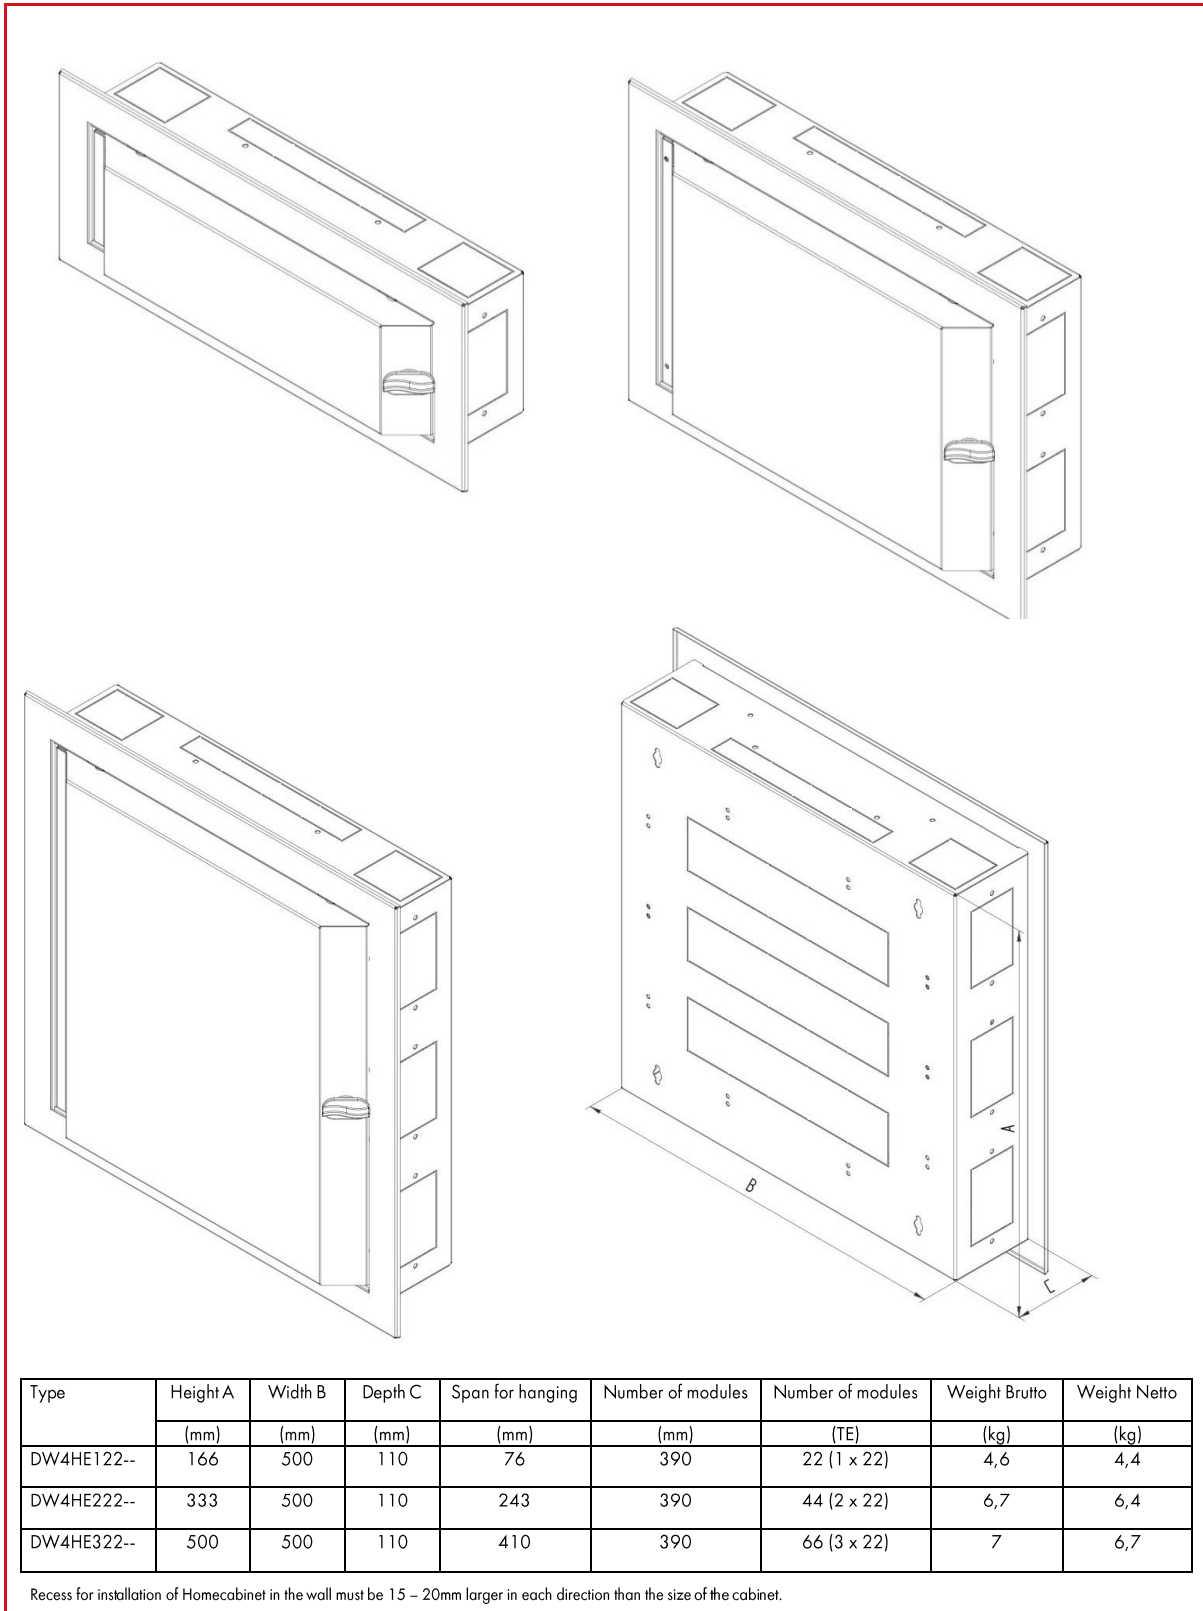

**Flexibility:** The Homecabinets are typically designed for surface mounting. For flush mounting the Combiframes DW4HR are available.

**Modularity:** The Homecabinets are available in 3 heights of 166, 333 and 500mm. Cabinet width (500mm) and cabinet depth (110mm) are the same in all dimensions. The dimensions of the Power Distribution Homecabinets are exactly the same as with the Data Homecabinets.

**Combinability:** A Power Distribution Homecabinet and a Data Homecabinet can be mounted side-by-side (up / down) by use of the baying-kit DW4HZAK1. Break-out cable-entries are provided. **Because of the modularity, e.g. a 333mm high Power Distribution Homecabinet (DW4HE222) and a 166mm high Data Homecabinet (DW4HD108) can be connected. For flush mounting, the 500mm high combiframe (DW4HR3) is used.**

Break-out cable entries are available on top, bottom and both sides of the Homecabinets available. Thus the composition of larger groups of this Homecabinets series is possible.

**Removable door:** The hinges allow a quick and easy demounting of the door.

**Dimensions**