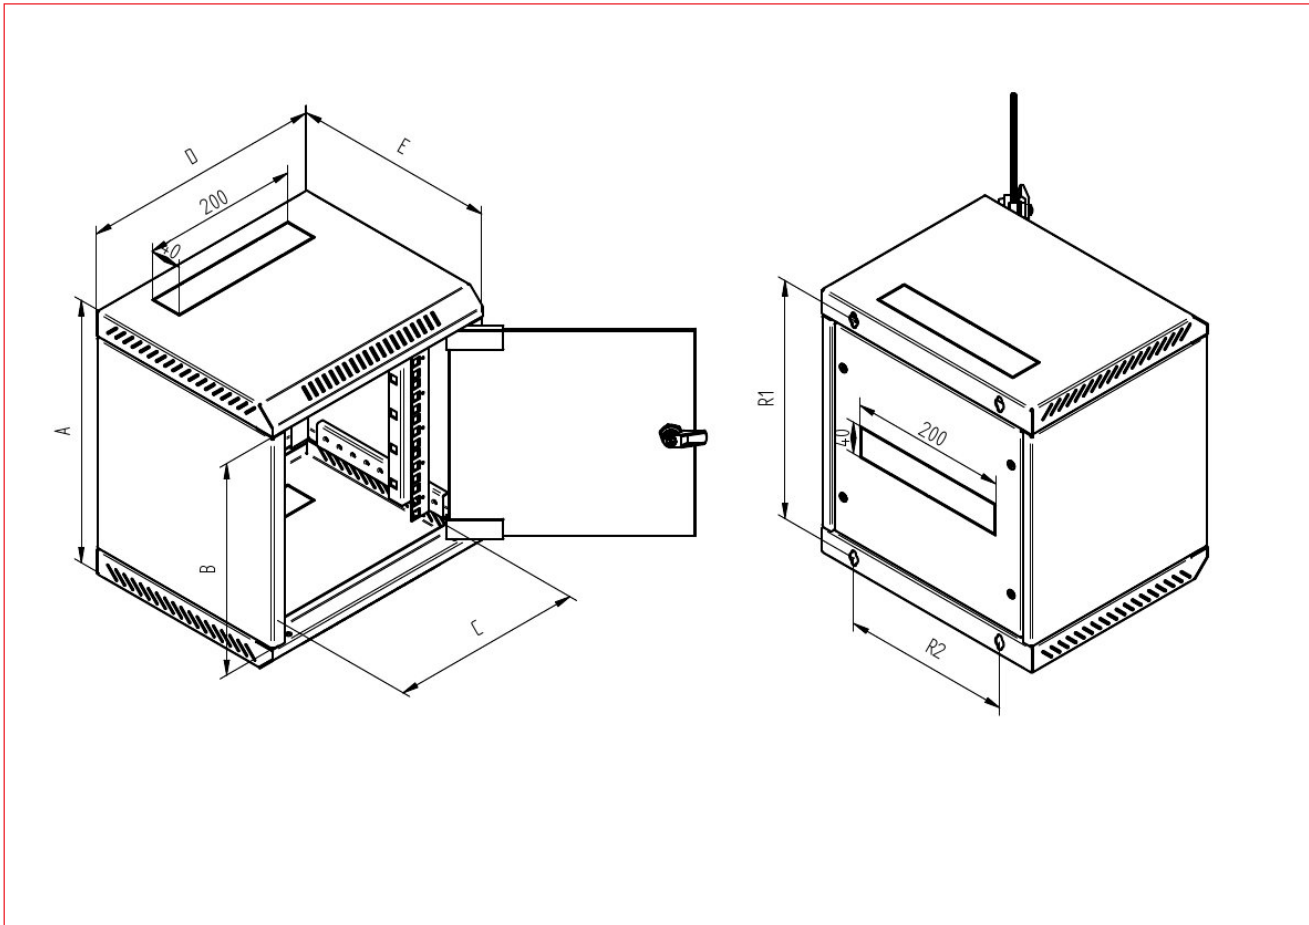

■ Data-Enclosures Wallmounting 10"

DV610006-A

DV610006-A

■ SCHRACK-INFO

10"-SoHo (Small Office Home Office) wallmounting network enclosures. Mostly used in small offices and similar environments like private flats or houses. Also used for space saving installation of sub enclosures in small to big sized network cabling systems.

■ TECHNICAL DATA

- Welded, powder-coated sheet steel chassis
- Color: RAL 7035 (lightgrey)
- Degree of protection: IP 30
- Full-glass-door: Safety hardened glas 5mm including lock and 2 keys.
 - Door hinged right.
 - Door opening: ca. 180°
- 19" vertical rails (2 pieces) in front of enclosure, galvanized, continuously depth-adjustable.
- Cable entry possible via roof, floor and rear panel. Delivered with demountable or break-out blanking plates.
- Cooling:
 - Passive cooling by ventilation slots and by sharing heat with environment via chassis.
- Earthing:
 - M8-Earthing point in the rear of the cabinet.
 - FastOn-Earthing-connections to all dismountable parts pre-installed.
- Included assembly materials:
 - 8 x Cage nuts, screws and washers M6.
 - 4x dowel 10x50 and 4x screws M6x50 for fixing to the wall.
- Wide range of available accessories (patchpanels, fixed shelves, PDUs, etc.).
- Enclosure is delivered fully-assembled.

■ Data-Enclosures Wallmounting 10"

■ DIMENSIONS

	A / mm	B / mm	C / mm	D / mm	E / mm	R1 / mm	R2 / mm	1)	2)	3)	4)
DV610004-A	248	169	255	310	260	212	212	20	IP30	5,5	5,4
DV610006-A	337	258	255	310	260	301	212	20	IP30	6,9	6,9
DV610009-A	470	391	255	310	260	434	212	20	IP30	8,3	8,2

DESCRIPTION	AVAILABLE	ORDER NO.
Data-Enclosures Wallmounting D=260mm		
Network Enclosure Wallmounting DV, W=310 x H=248 x D=260mm, 10", 4U, RAL7035		DV610004-A
Network Enclosure Wallmounting DV, W=310 x H=337 x D=260mm, 10", 6U, RAL7035		DV610006-A
Network Enclosure Wallmounting DV, W=310 x H=470 x D=260mm, 10", 9U, RAL7035		DV610009-A