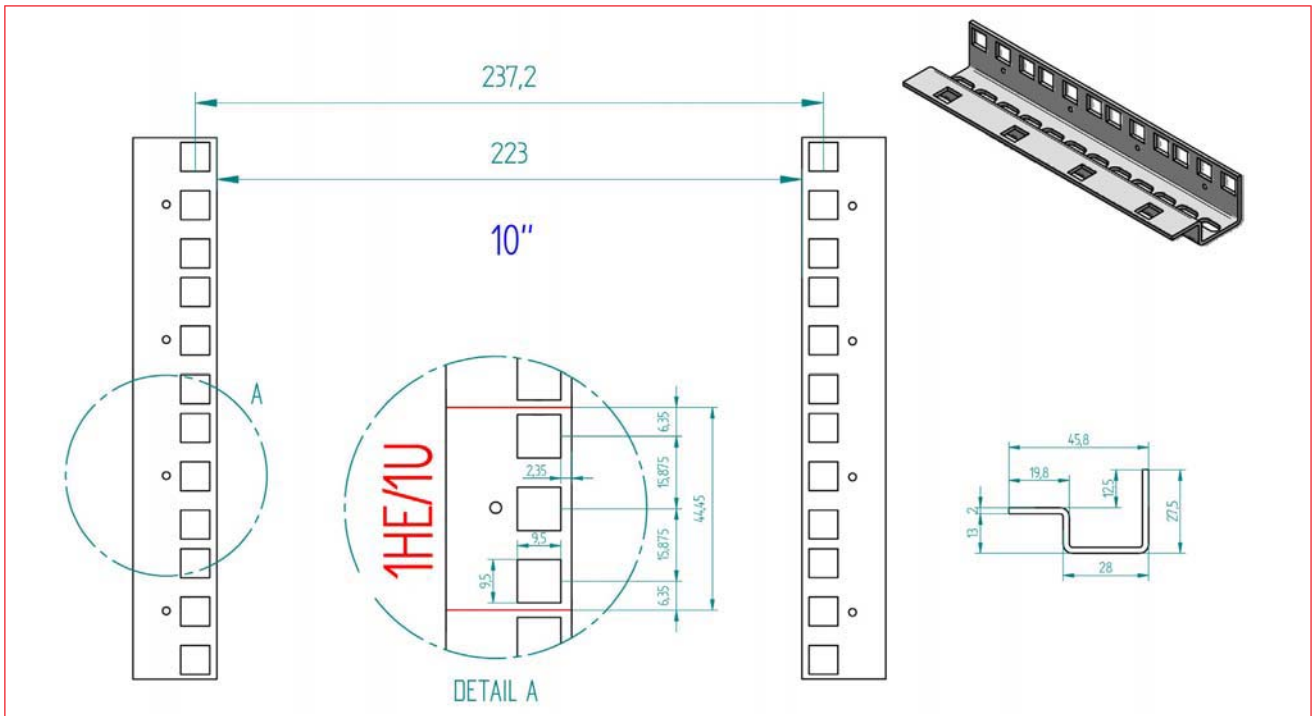

■ TECHNICAL DATA

- Welded, powder-coated sheet steel chassis
- Color: RAL 7035 (lightgrey)
- Degree of protection: IP 30
- Full-glass-door: Safety hardened glas 5mm including lock and 2 keys.
 - Door hinged right.
 - Door opening: ca. 180°
- 19" vertical rails (2 pieces) in front of enclosure, galvanized, continuously depth-adjustable.
- Cable entry possible via roof, floor and rear panel. Delivered with demountable or break-out blanking plates.
- Cooling:
 - Passive cooling by ventilation slots and by sharing heat with environment via chassis.
- Earthing:
 - M8-Earthing point in the rear of the cabinet.
 - FastOn-Earthing-connections to all dismountable parts pre-installed.
- Included assembly materials:
 - 8 x Cage nuts, screws and washers M6.
 - 4x dowel 10x50 and 4x screws M6x50 for fixing to the wall.
- Wide range of available accessories (patchpanels, fixed shelves, PDUs, etc.).
- Enclosure is delivered fully-assembled.

■ Data-Enclosures Wallmounting 10"

■ DIMENSIONS

	A / mm	B / mm	C / mm	D / mm	E / mm	R1 / mm	R2 / mm	1)	2)	3)	4)
DV610004-A	248	169	255	310	260	212	212	20	IP30	5,5	5,4
DV610006-A	337	258	255	310	260	301	212	20	IP30	6,9	6,9
DV610009-A	470	391	255	310	260	434	212	20	IP30	8,3	8,2

- 1) Maximum load / kg
- 2) Degree of protection
- 3) Weight Brutto / kg
- 4) Weight Netto / kg

Wall-mounted data enclosures 10"

■ Data-Enclosures Wallmounting 10"

■ DRAWING OF THE VERTICAL 10"-PROFILE-RAILS

DESCRIPTION	AVAILABLE	ORDER NO.
Data-Enclosures Wallmounting D=260mm		
Network Enclosure Wallmounting DV, W=310 x H=248 x D=260mm, 10", 4U, RAL7035		DV610004-A
Network Enclosure Wallmounting DV, W=310 x H=337 x D=260mm, 10", 6U, RAL7035		DV610006-A
Network Enclosure Wallmounting DV, W=310 x H=470 x D=260mm, 10", 9U, RAL7035		DV610009-A