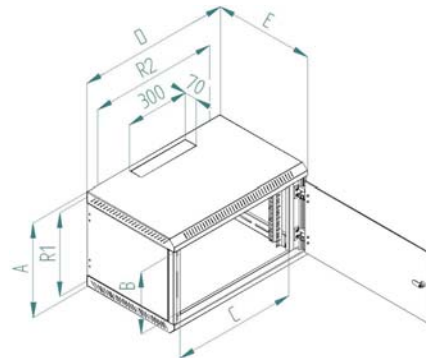

**DATASHEET: 19" WALLMOUNTING ENCLOSURE DW MONOBLOC, DEPTH 395 mm**

DW096040

DW096040

**APPLICATION**

19"-Networking enclosure for wallmounting. Mostly used in offices and similar environments like private flats or houses. Central enclosure in small or medium sized network installations. Can also be used as sub-enclosure in structured cabling systems.

**TECHNICAL DATA**

- Steel sheet
- Available heights: 4, 6, 9, 12, 15 and 18 U
- Width: 600 mm, Depth: 395 mm
- Color: lightgrey RAL7035
- Maximum load: 30 kg
- Degree of protection: IP 30
- Front-full-glasdoor made from safety hardened glass 5 mm including lock and 2 keys
  - Door hinged right, easy and quick change to left hinging possible
  - Door opening: ca. 180°
  - Fullmetall- and perforated doors available as an option
- 19" rails (2 pcs.) galvanised, continuously depthadjustable
- Cable-entry-openings in roof (1x), floor (1x) and rearpanel (2x). Covered with „break-out style“ blanking covers, which can be easily broken out by use of a simple tool like a screwdriver.
- Cable-entry-panel with brush included (1x)
- Passive cooling by ventilation slots
- M8-Earthing point in the rear of the cabinet
- FastOn-Earthing connections to all dismountable parts pre-installed
- Including assembly materials:
  - 8x cage nuts, bolts and washers M6
  - 4x dowel 10x50 and 4x screws M6x50 for fixing to the wall
- Wide range of available accessories (cable entry panels, fixed shelves, patch panels, cable management, PDUs, doors)
- Enclosure is delivered fully-assembled
- Units of measurement:
  - Unit (Height Unit): 1U = 44,45 mm
  - Inch: 1" = 25,4 mm
  - Unit (Height Unit): 1U = 1,75"