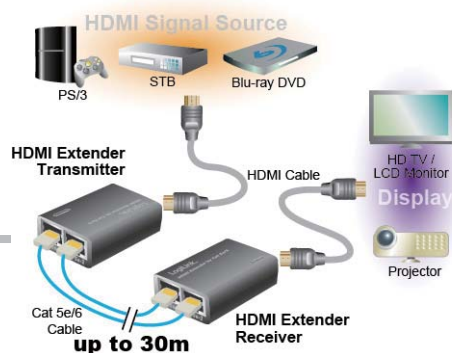

* The specifications and pictures are subject to change without notice.
*All trade names referenced are the registered network of their respective owners.

Made in China